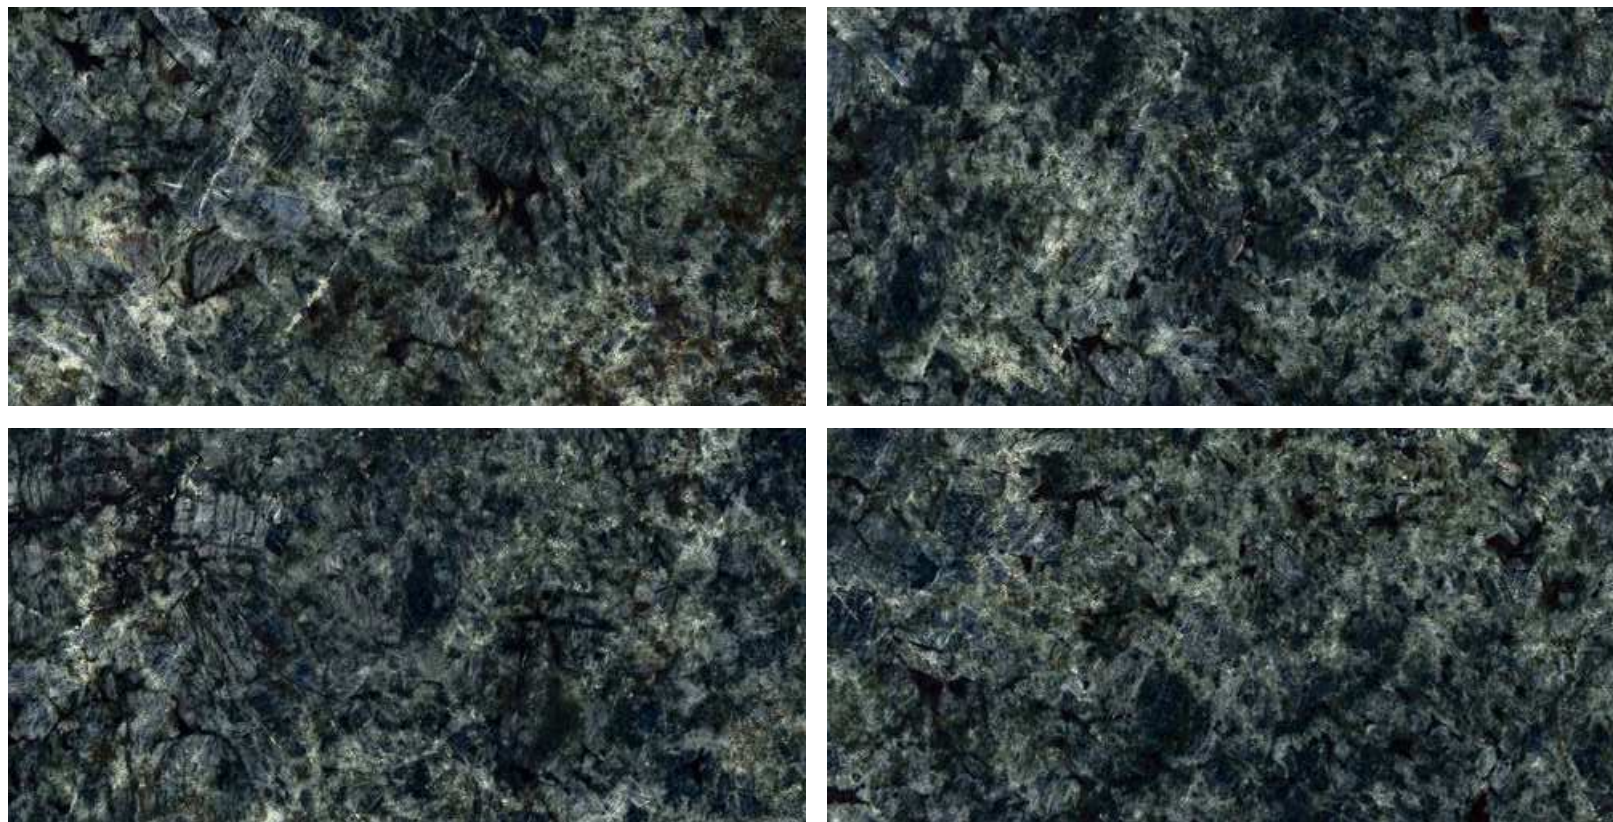

MIRROR
COLLECTION

ARACRUZ
BLUE

LUXERA
SURFACE
CRAFTING THE ERA OF LUXURY

ARACRUZ BLUE

800x1600 mm

HIGH GLOSSY COLLECTION

**elements of the
nature**

ARACRUZ BLUE