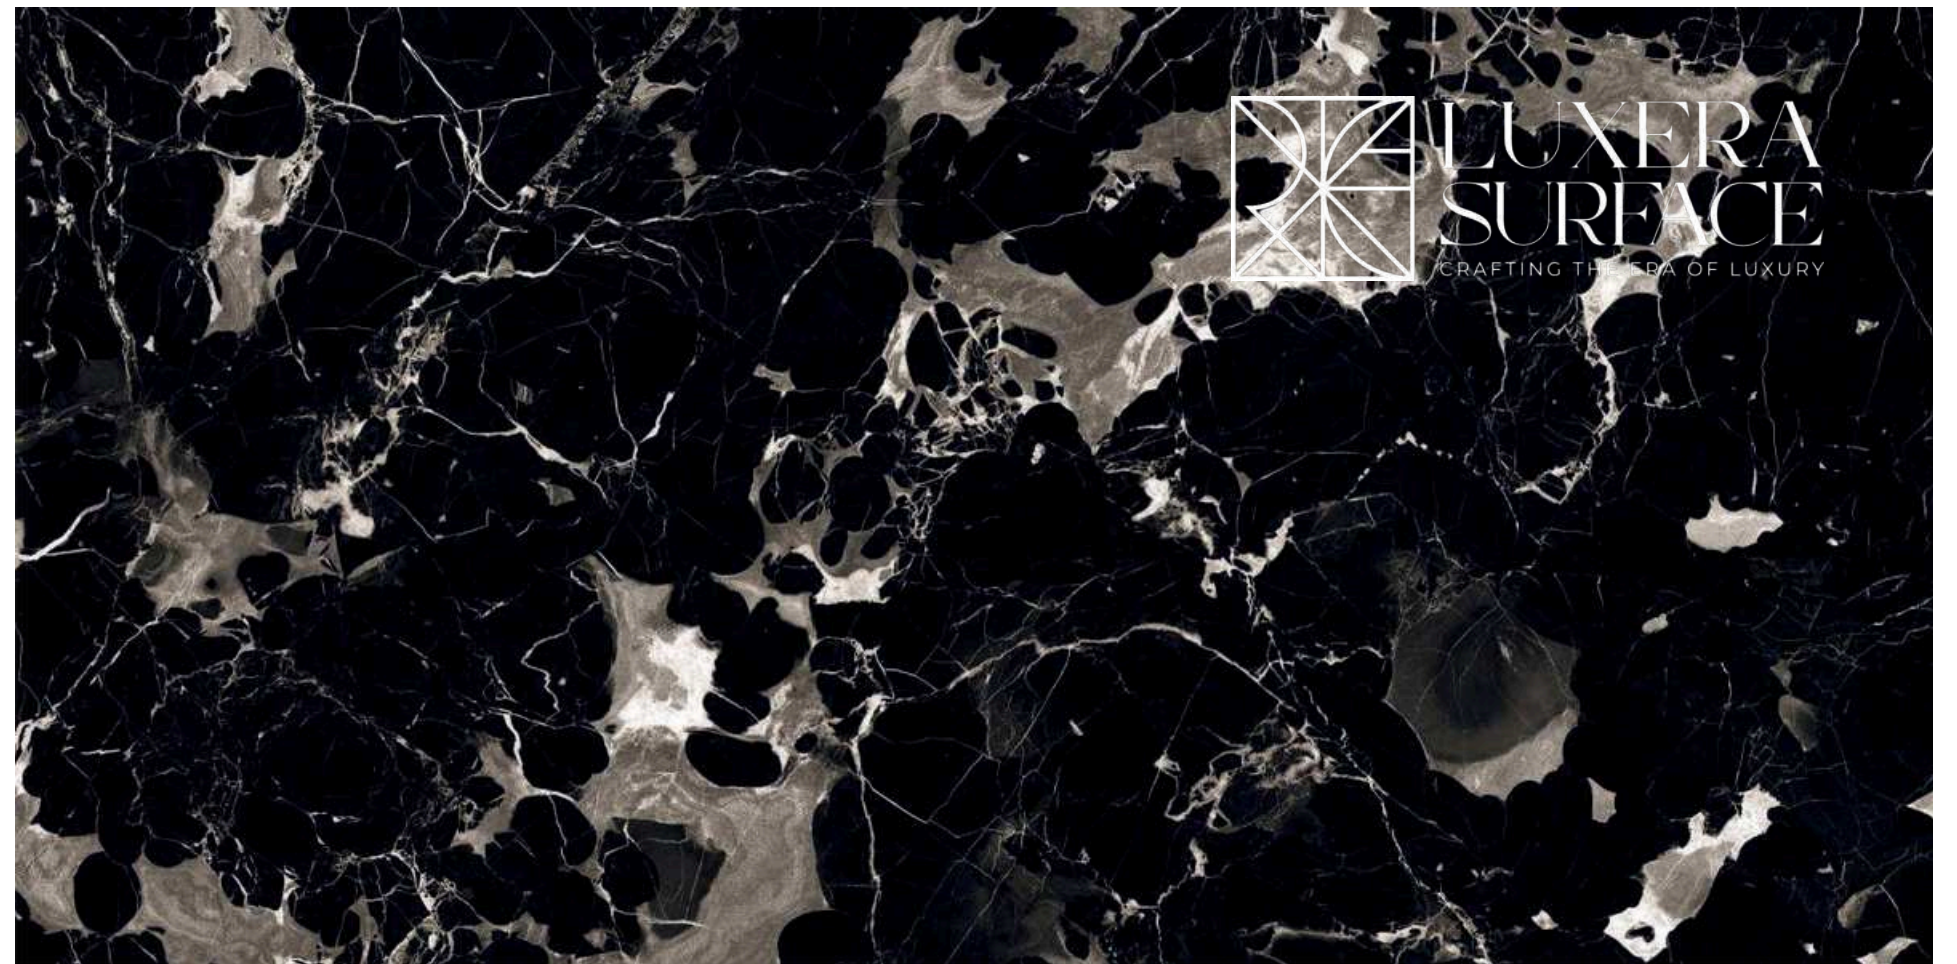

elements of the
nature

BLACK ROSE

800x1600 mm
High Glossy

Touch for Virtual

04