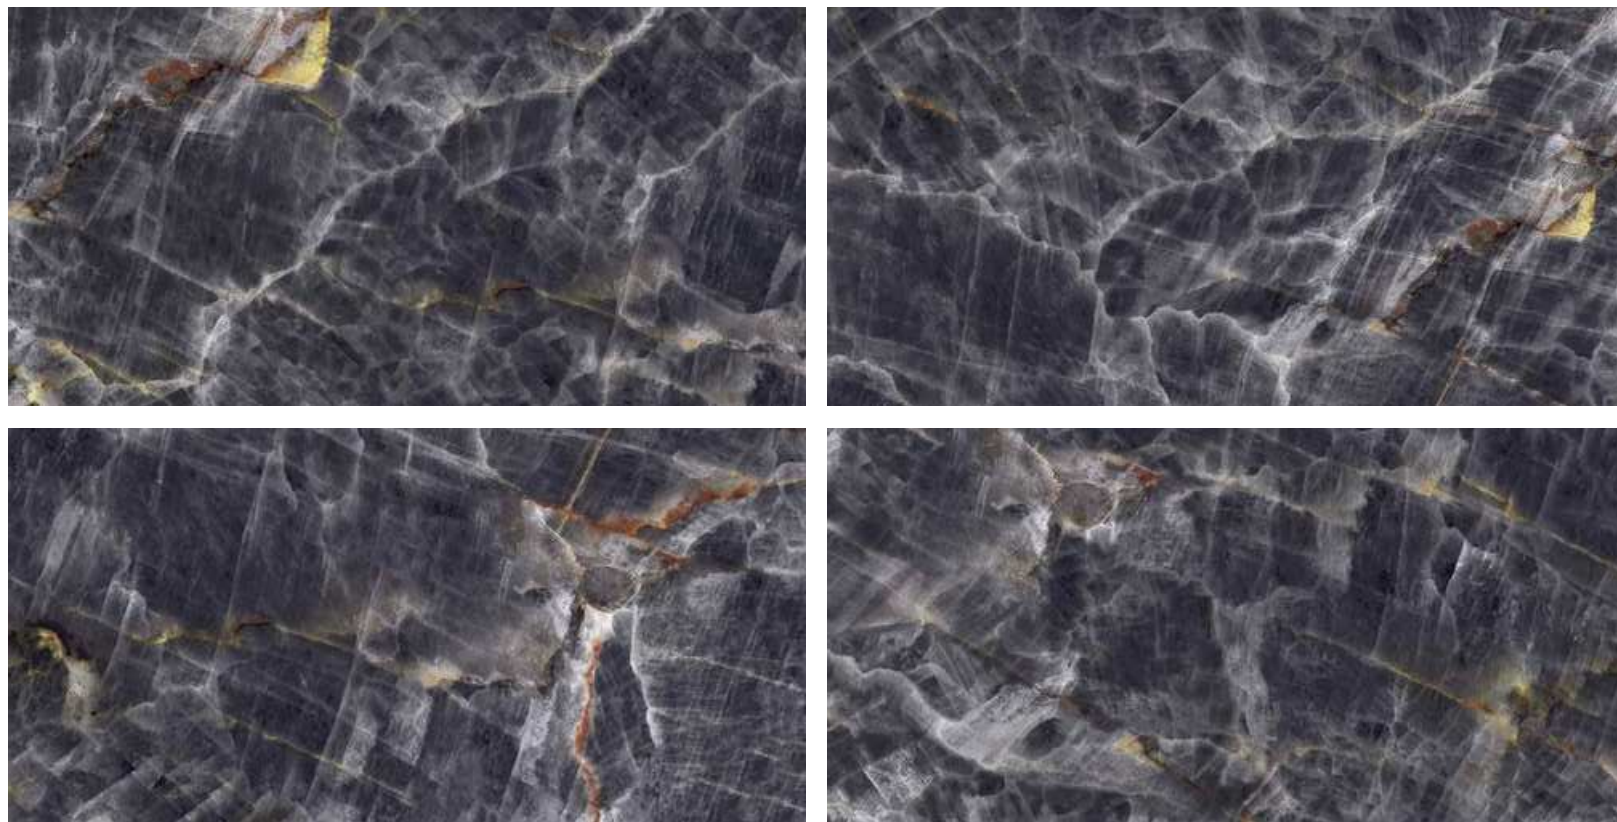

JADORE BLACK

800x1600 mm
HIGH GLOSSY COLLECTION

**elements of the
nature**

**LUXERA
SURFACE**
CRAFTING THE ERA OF LUXURY

JADORE BLACK

800x1600 mm
High Glossy

Touch for Virtual

04