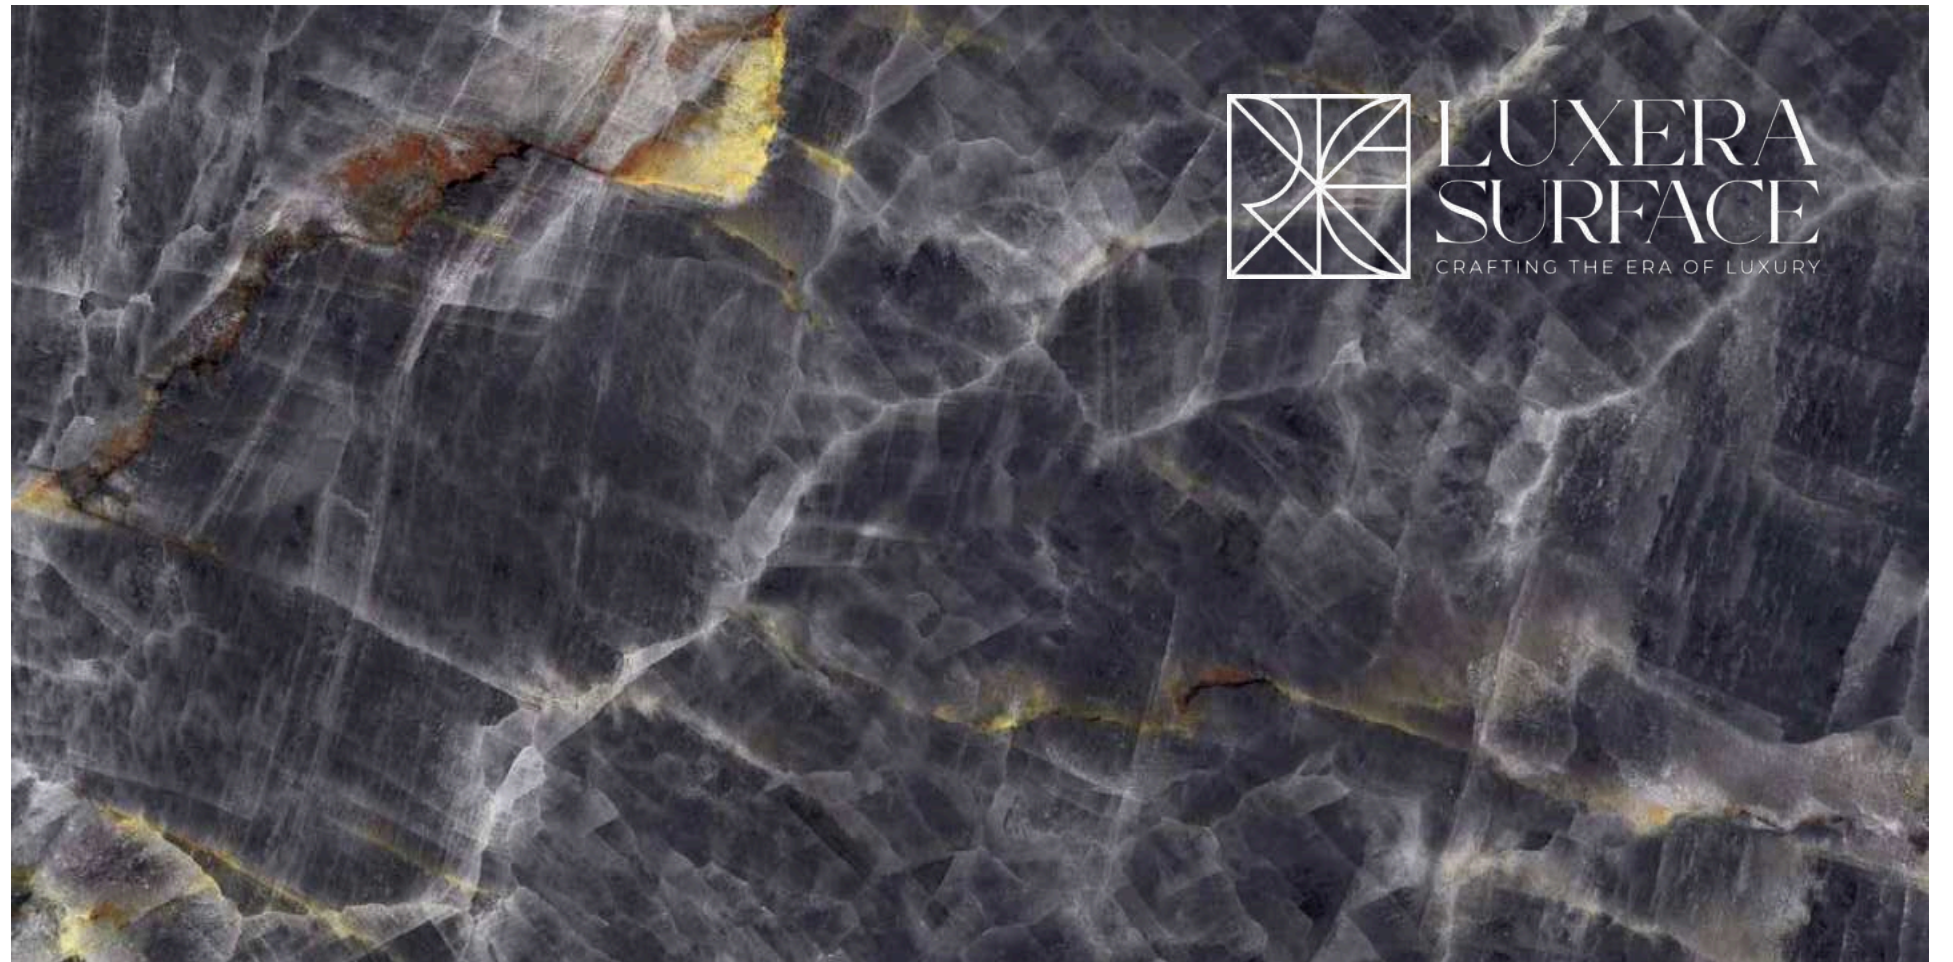

**LUXERA
SURFACE**
CRAFTING THE ERA OF LUXURY

JADORE BLACK