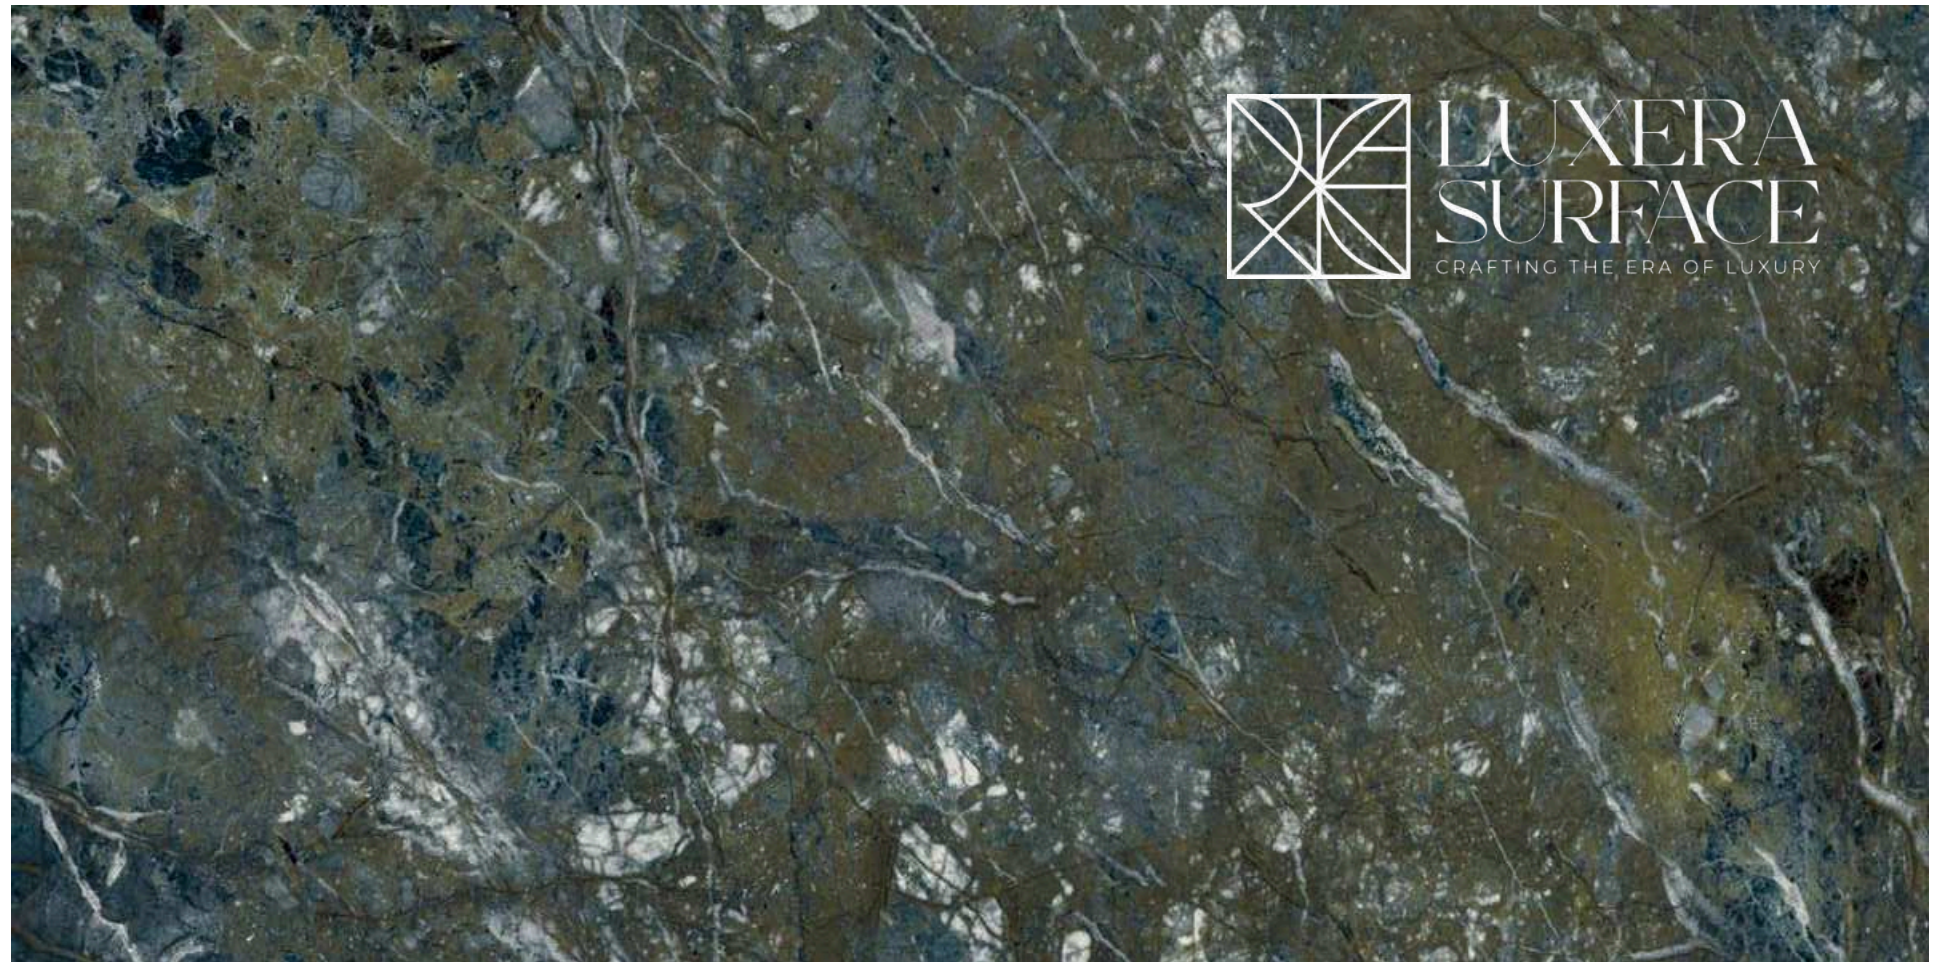

A reflection of
YOUR
Surprise

MIRROR
COLLECTION

DOMOKOS
VERDE

LUXURIA
SURFACE
CRAFTING THE ERA OF LUXURY

DOMOKOS VERDE

800x1600 mm
HIGH GLOSSY COLLECTION

**elements of the
nature**

DOMOKOS VERDE