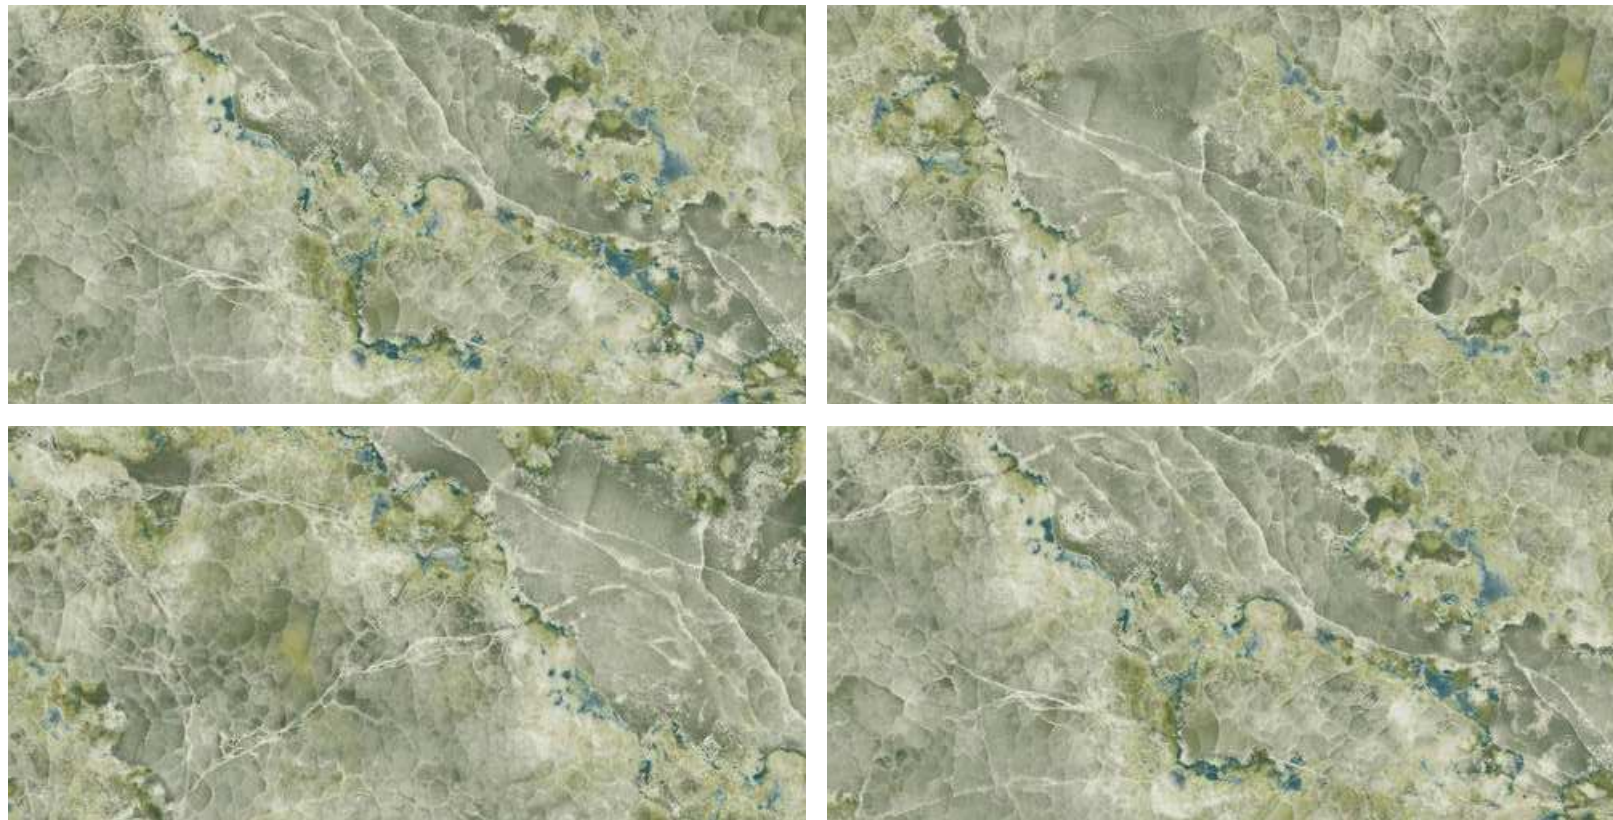

METEOR
ONYX

METEOR ONYX

800x1600 mm

HIGH GLOSSY COLLECTION

elements of the nature

METEOR ONYX

800x1600 mm
High Glossy

Touch for Virtual