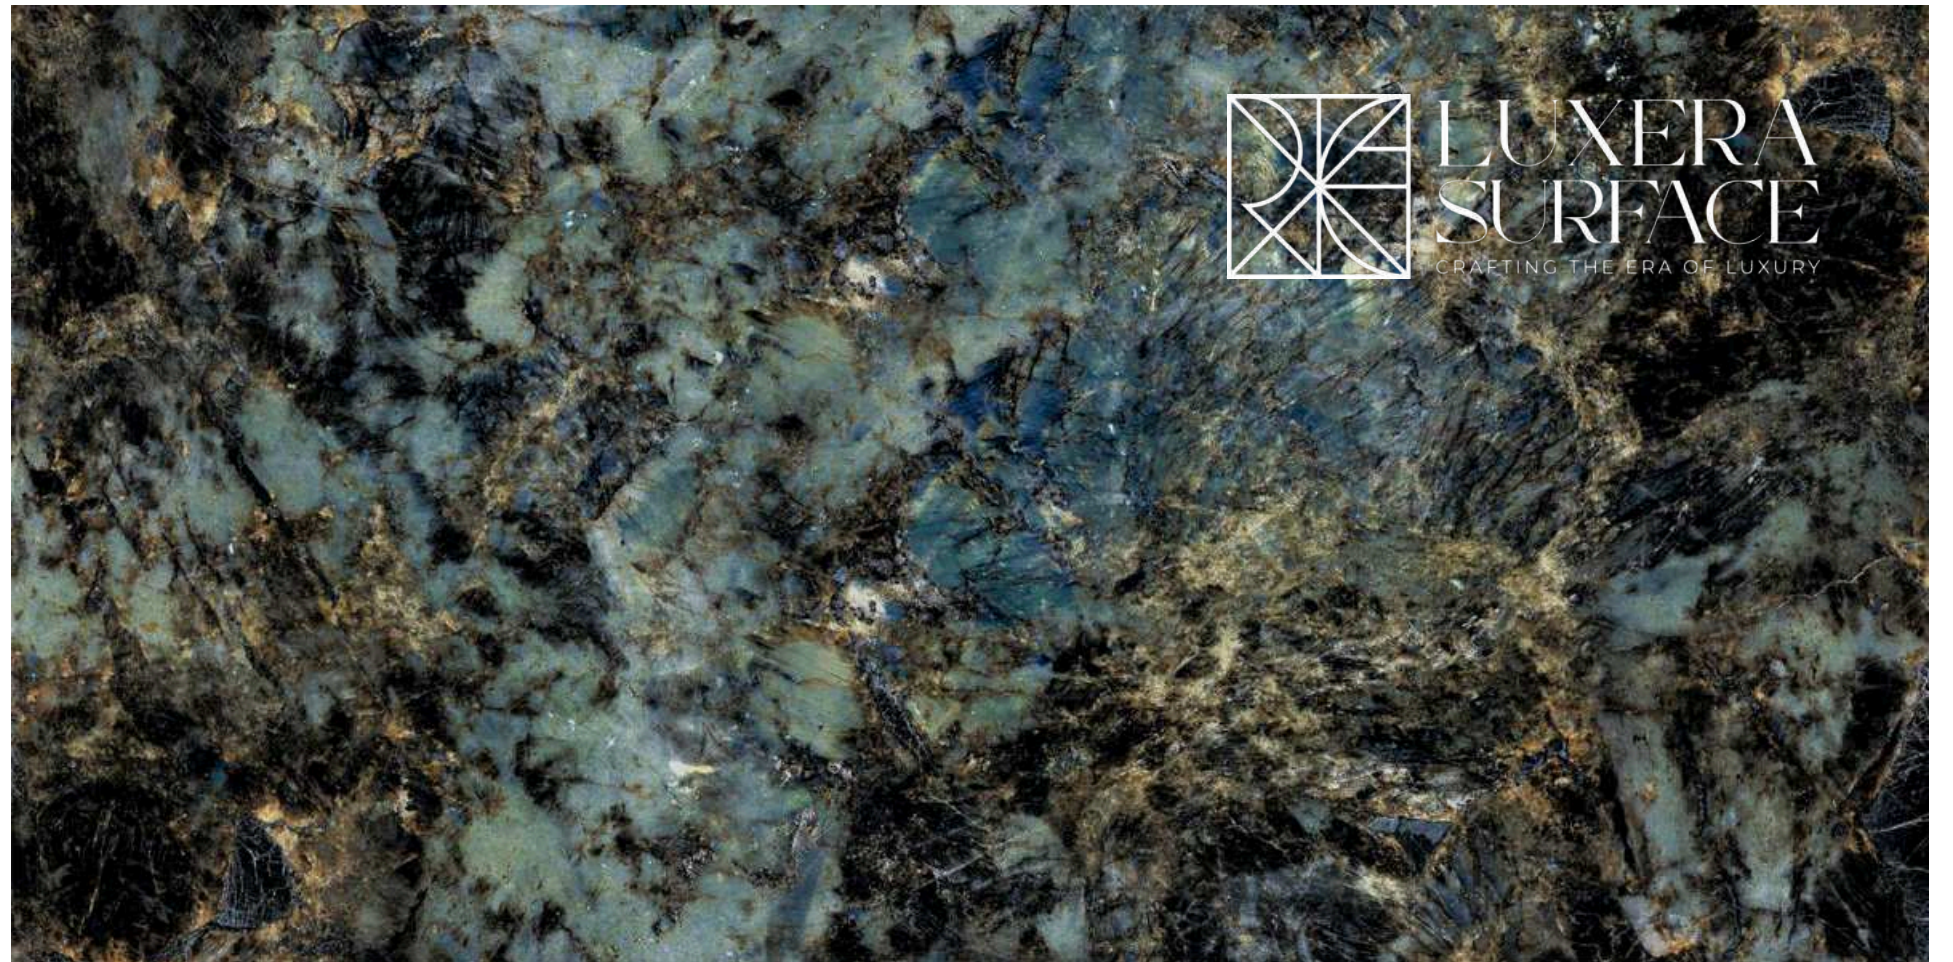

**elements of the
nature**

**LUXERA
SURFACE**
CRAFTING THE ERA OF LUXURY

LEMURIAN

800x1600 mm
High Glossy

Touch for Virtual

04

A reflection of
YOUR
Fantasy

MIRROR
COLLECTION