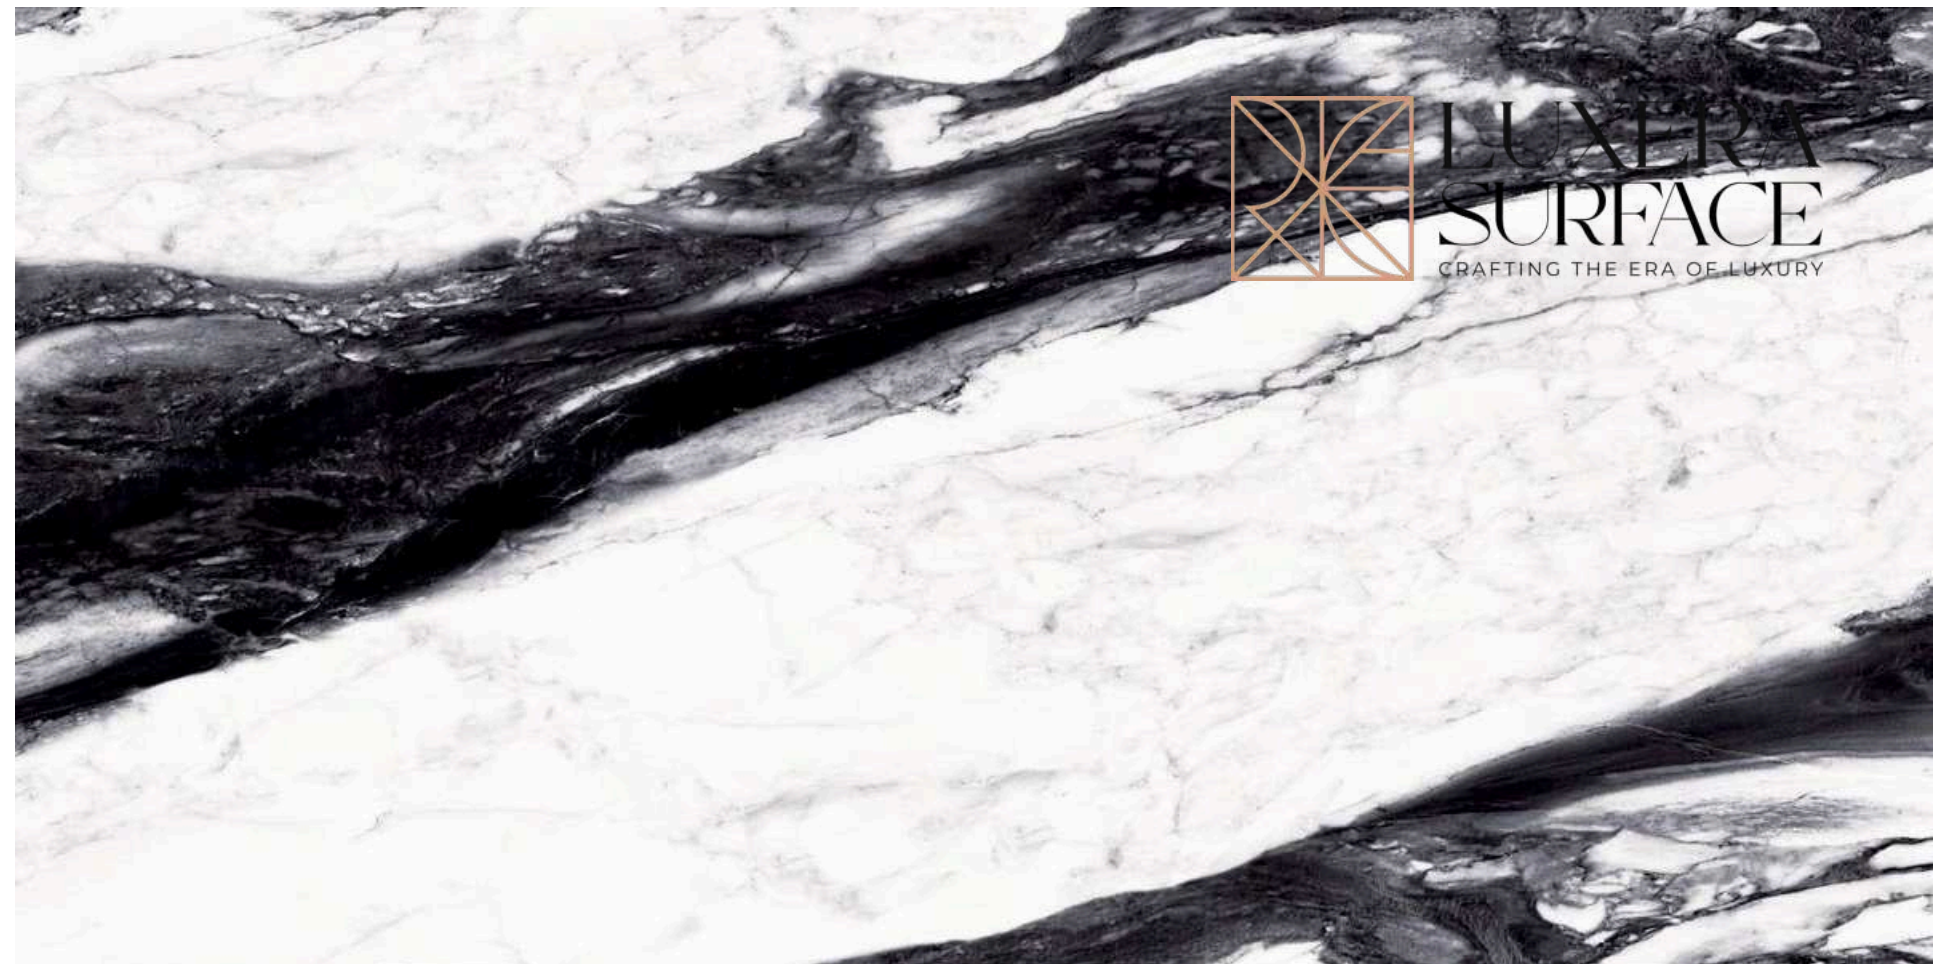

800x1600 mm

HIGH GLOSSY COLLECTION

elements of the nature

GruppoNueva™

CALACATTA RENOIR

800x1600 mm
High Glossy

Touch for Virtual
360°

06