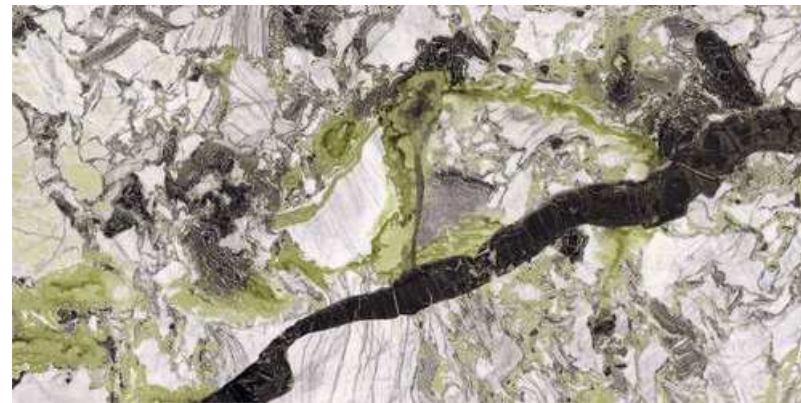

800x1600 mm

HIGH GLOSSY COLLECTION

**elements of the
nature**

EMERALD JADE

800x1600 mm
High Glossy

Touch for Virtual

04

A reflection of
YOUR
Care