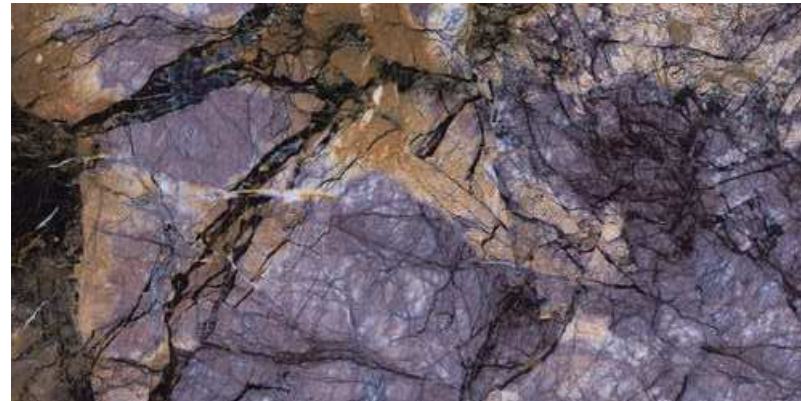

ZUMA PURPLE

800x1600 mm

HIGH GLOSSY COLLECTION

elements of the nature

ZUMA PURPLE

800x1600 mm
High Glossy

Touch for Virtual

04