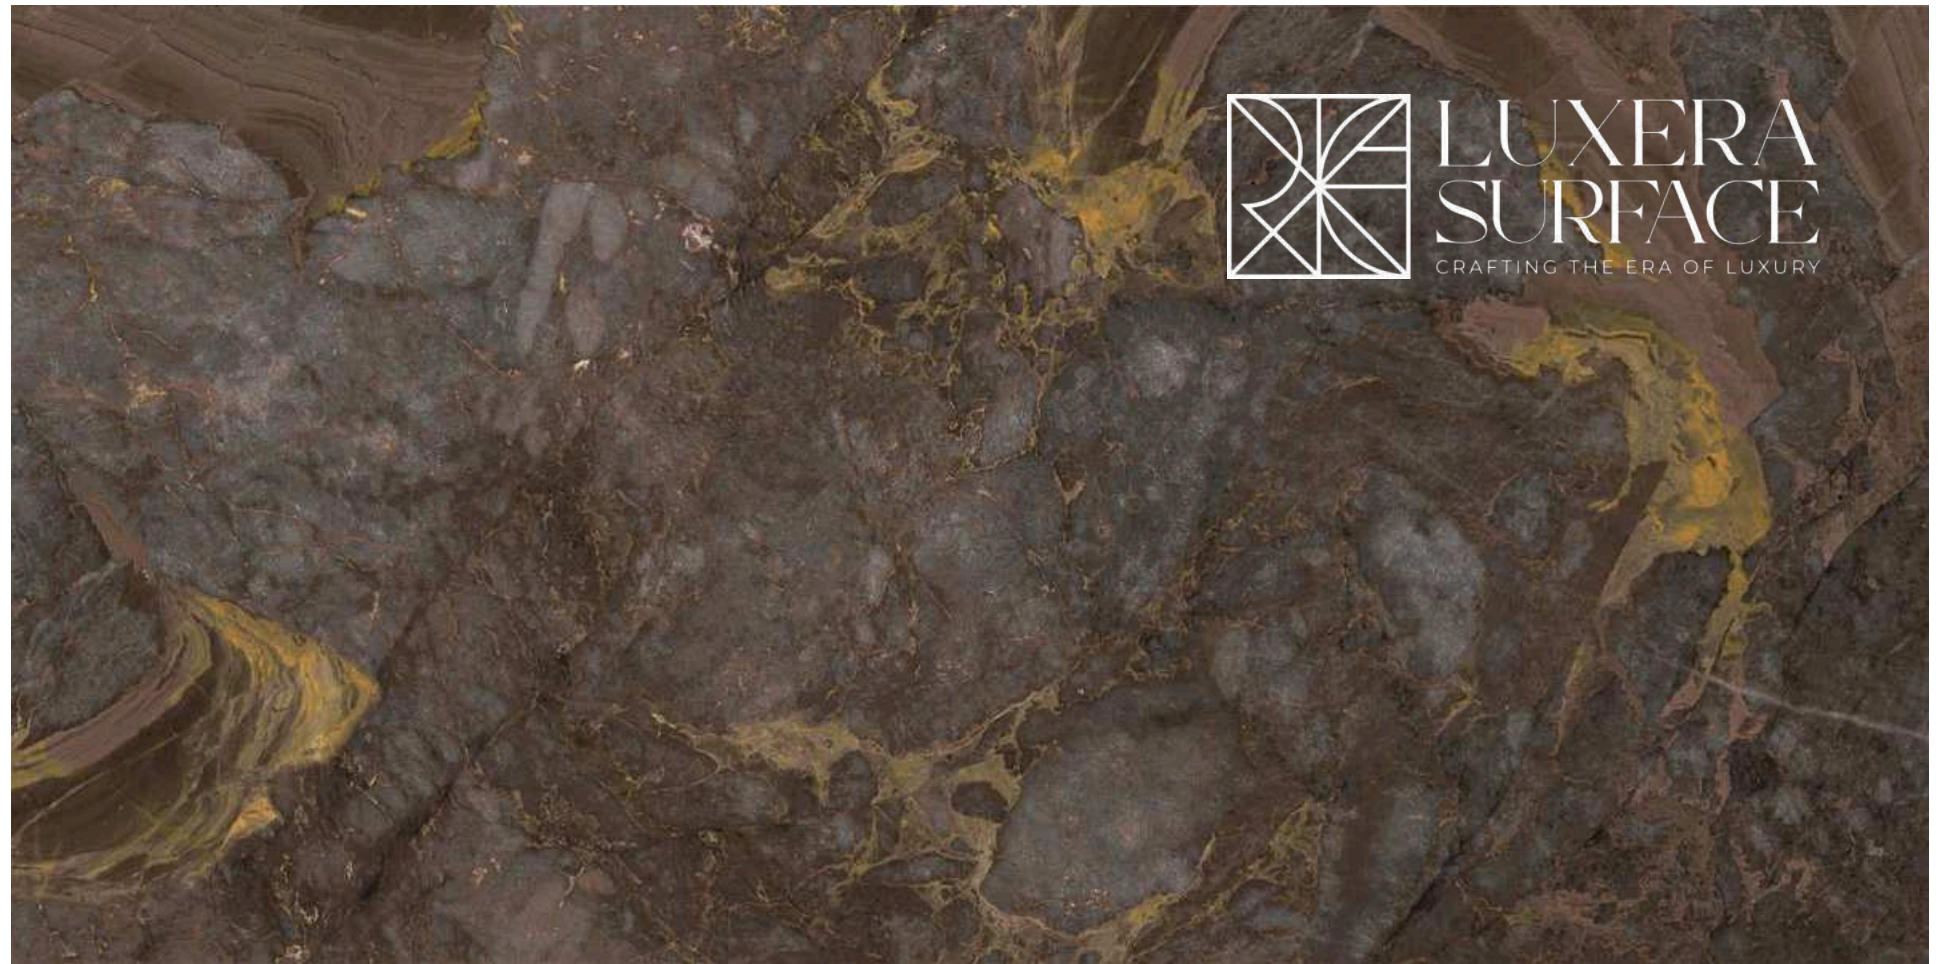

PURPLE MING