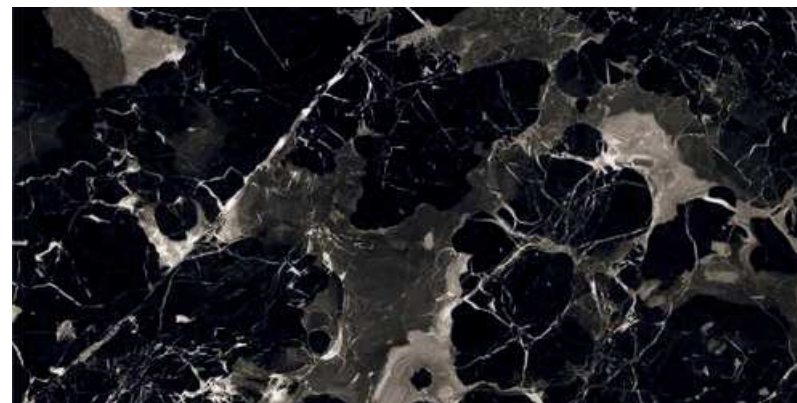

BLACK
ROSE

LUXERA
SURFACE
CRAFTING THE ERA OF LUXURY

BLACK ROSE

800x1600 mm

HIGH GLOSSY COLLECTION

elements of the
nature

BLACK ROSE

800x1600 mm
High Glossy