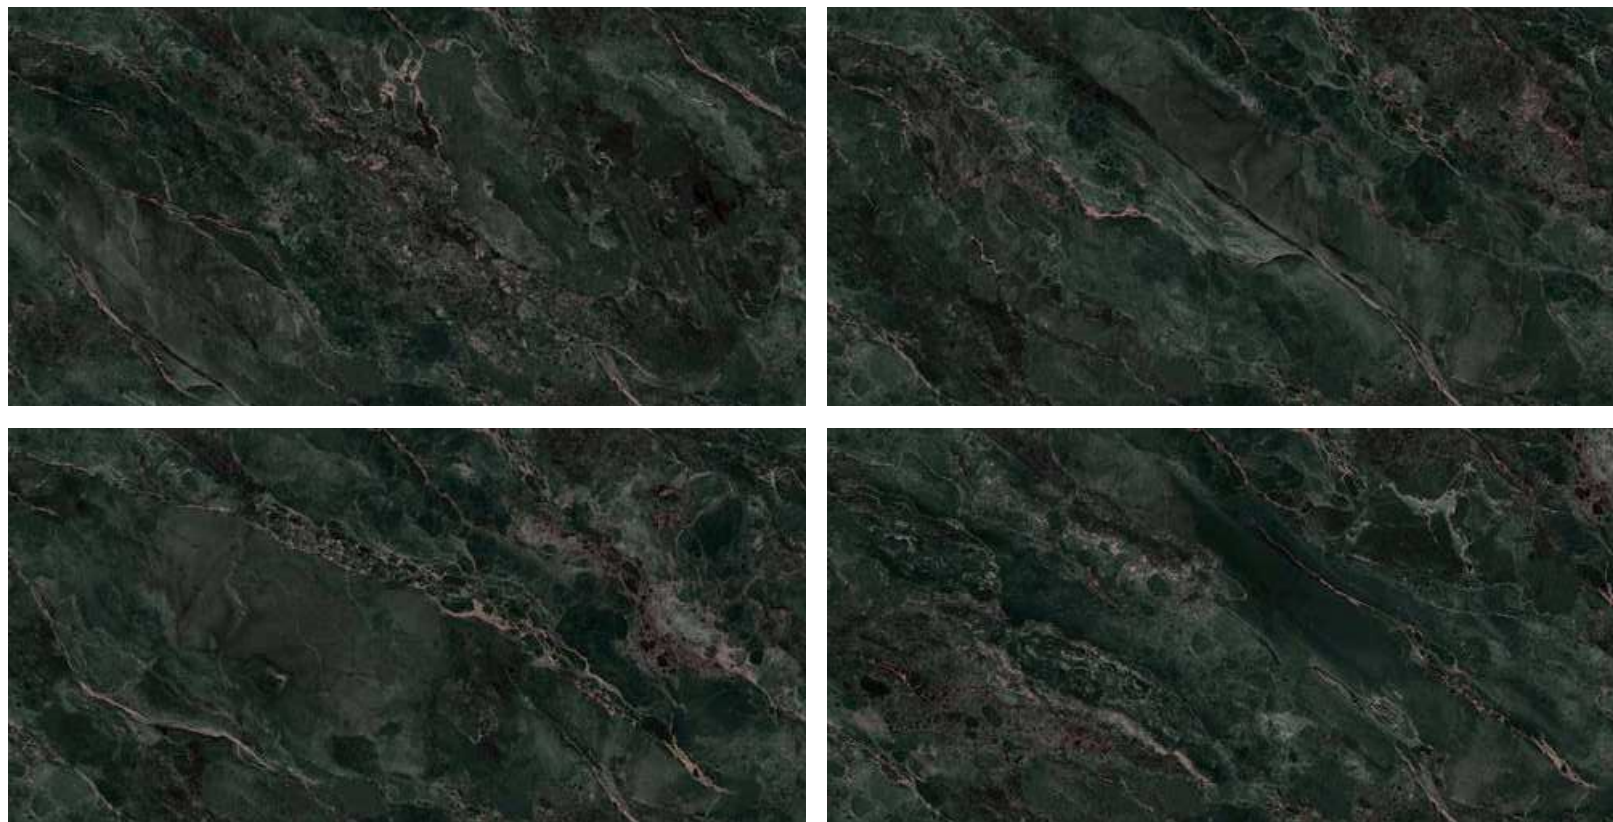

MIRROR
COLLECTION

RHYOLITE
FOREST

RHYOLITE FOREST

800x1600 mm

HIGH GLOSSY COLLECTION

**elements of the
nature**

**LUXERA
SURFACE**
CRAFTING THE ERA OF LUXURY

RHYOLITE FOREST