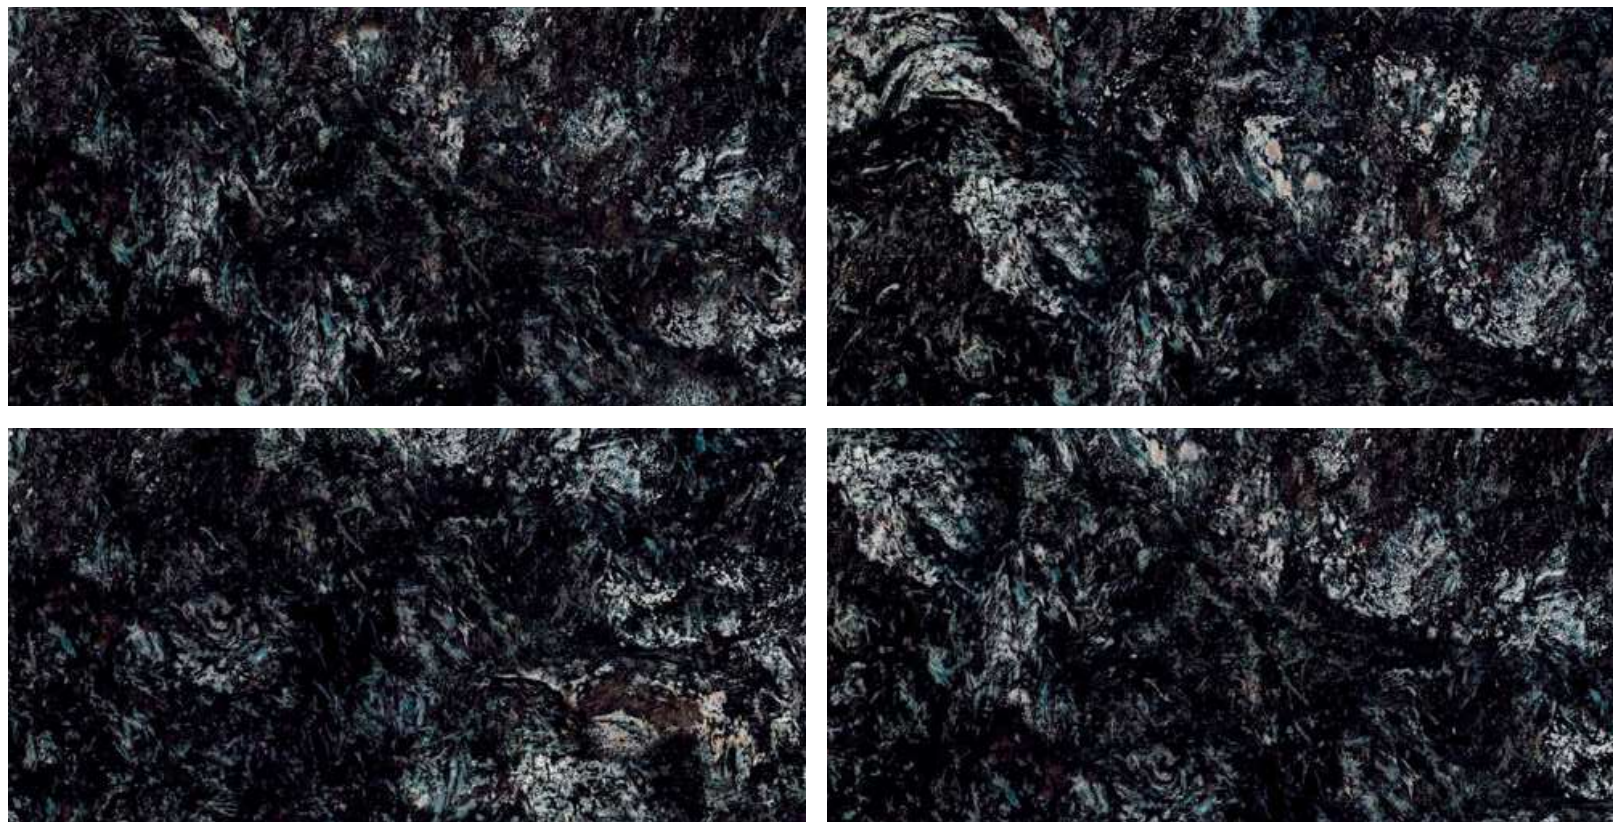

CARNICO
BLACK

LUXERA
SURFACE
CRAFTING THE ERA OF LUXURY

WALK
IN
TRIM

CARNICO BLACK

800x1600 mm

HIGH GLOSSY COLLECTION

elements of the nature

CARNICO BLACK