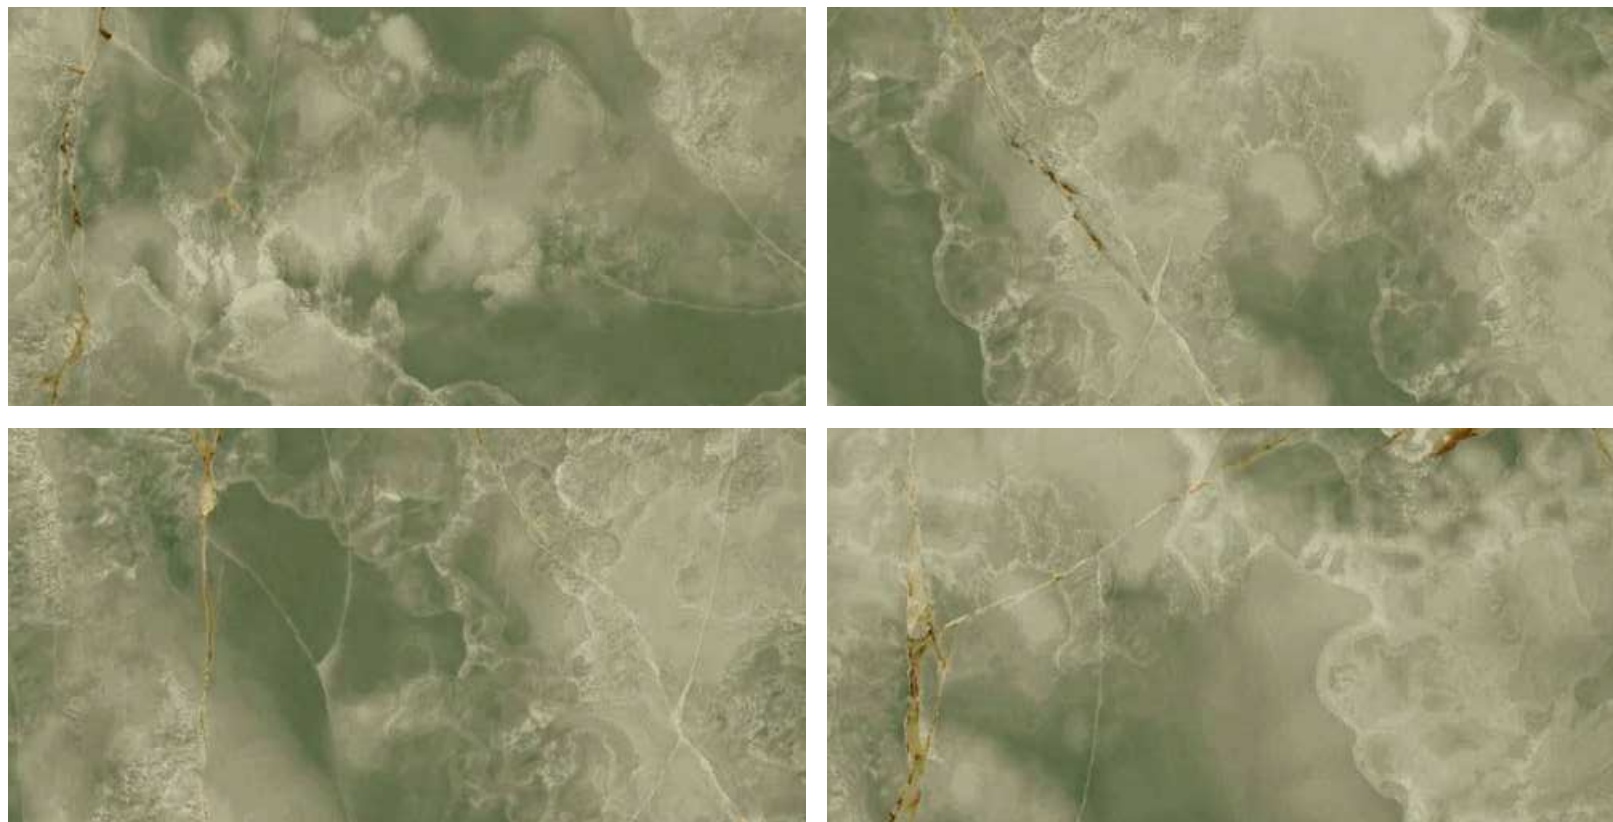

**LUXERA
SURFACE**
CRAFTING THE ERA OF LUXURY

MILAN ONYX MOSS

800x1600 mm

HIGH GLOSSY COLLECTION

elements of the nature

MILAN ONXY MOSS

800x1600 mm
High Glossy

Touch for Virtual
360°