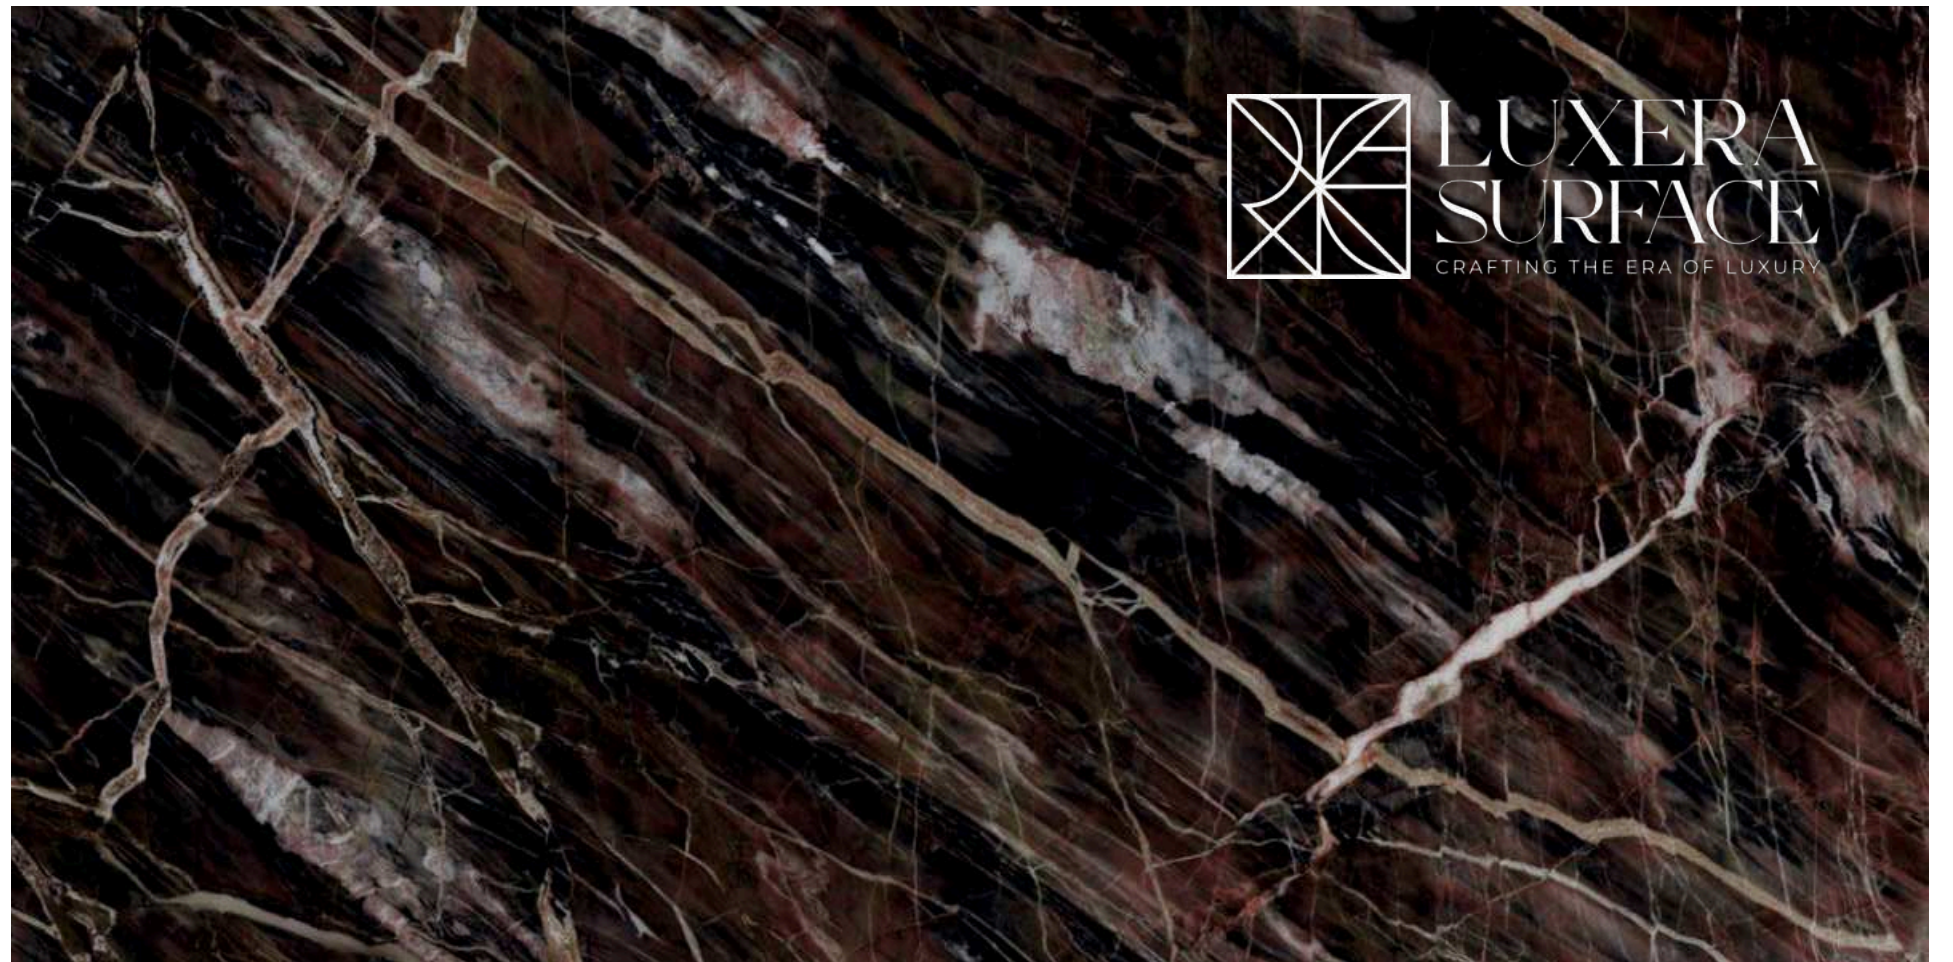

EQUILIBRIUM