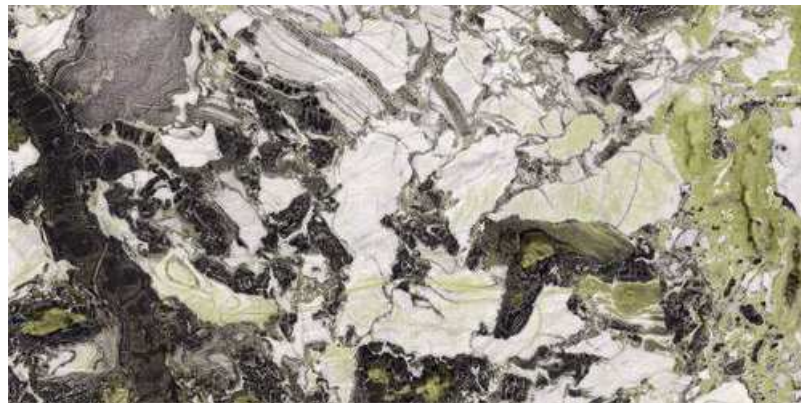

800x1600 mm

HIGH GLOSSY COLLECTION

**elements of the
nature**

EMERALD JADE

800x1600 mm
High Glossy

Touch for Virtual

04

A reflection of
YOUR
Care