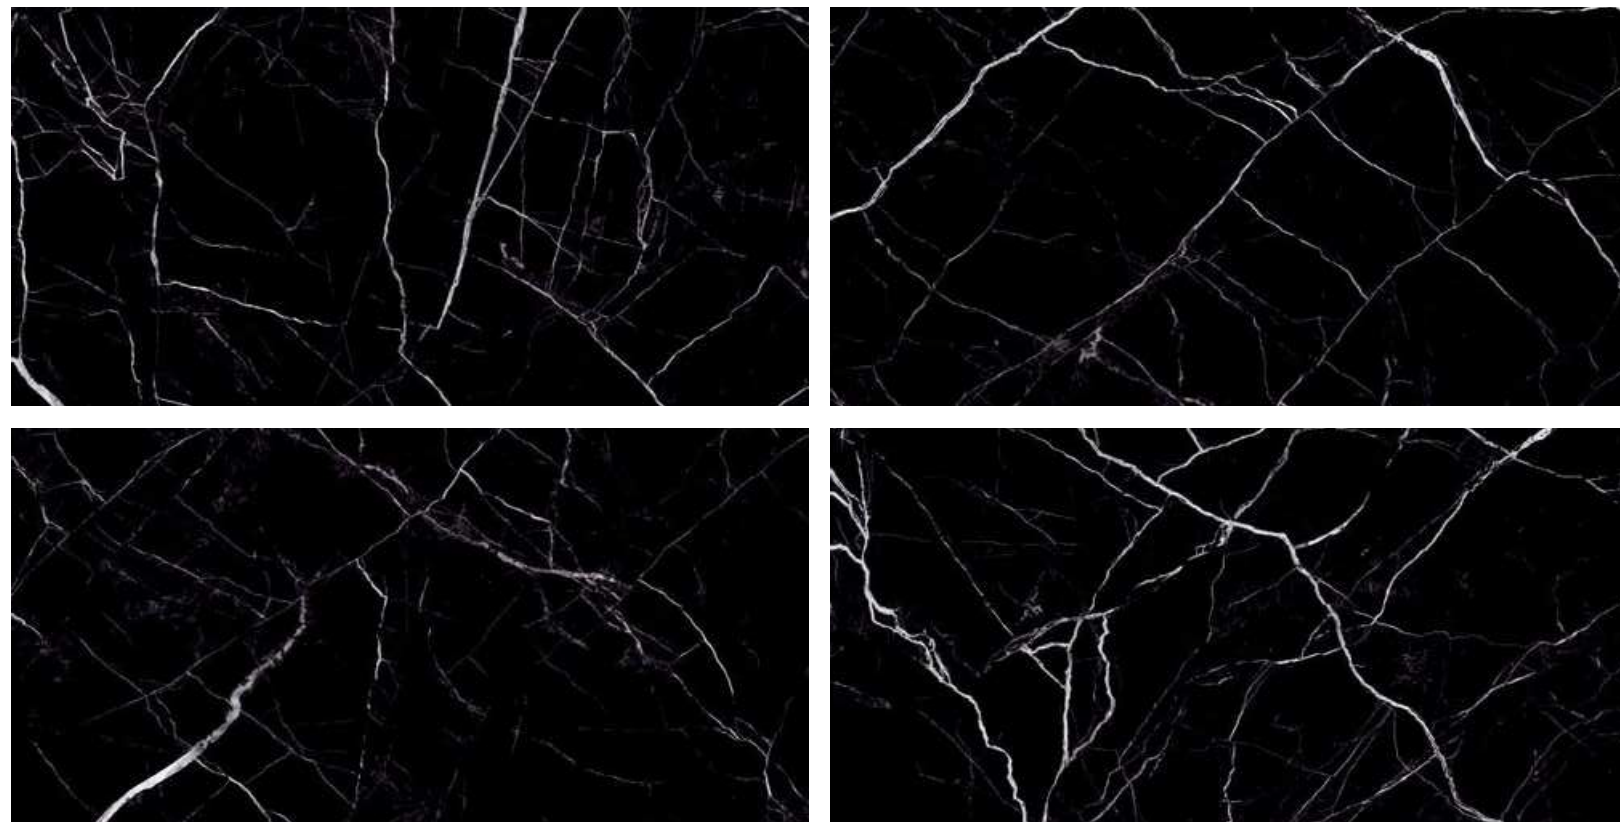

ARDI NERO

800x1600 mm
High Glossy

Touch for Virtual
360°

04