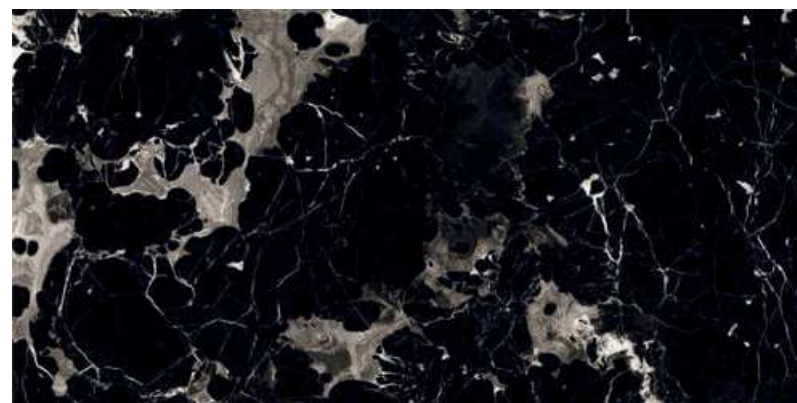

BLACK
ROSE

LUXERA
SURFACE
CRAFTING THE ERA OF LUXURY

BLACK ROSE

800x1600 mm

HIGH GLOSSY COLLECTION

elements of the
nature

BLACK ROSE

800x1600 mm
High Glossy