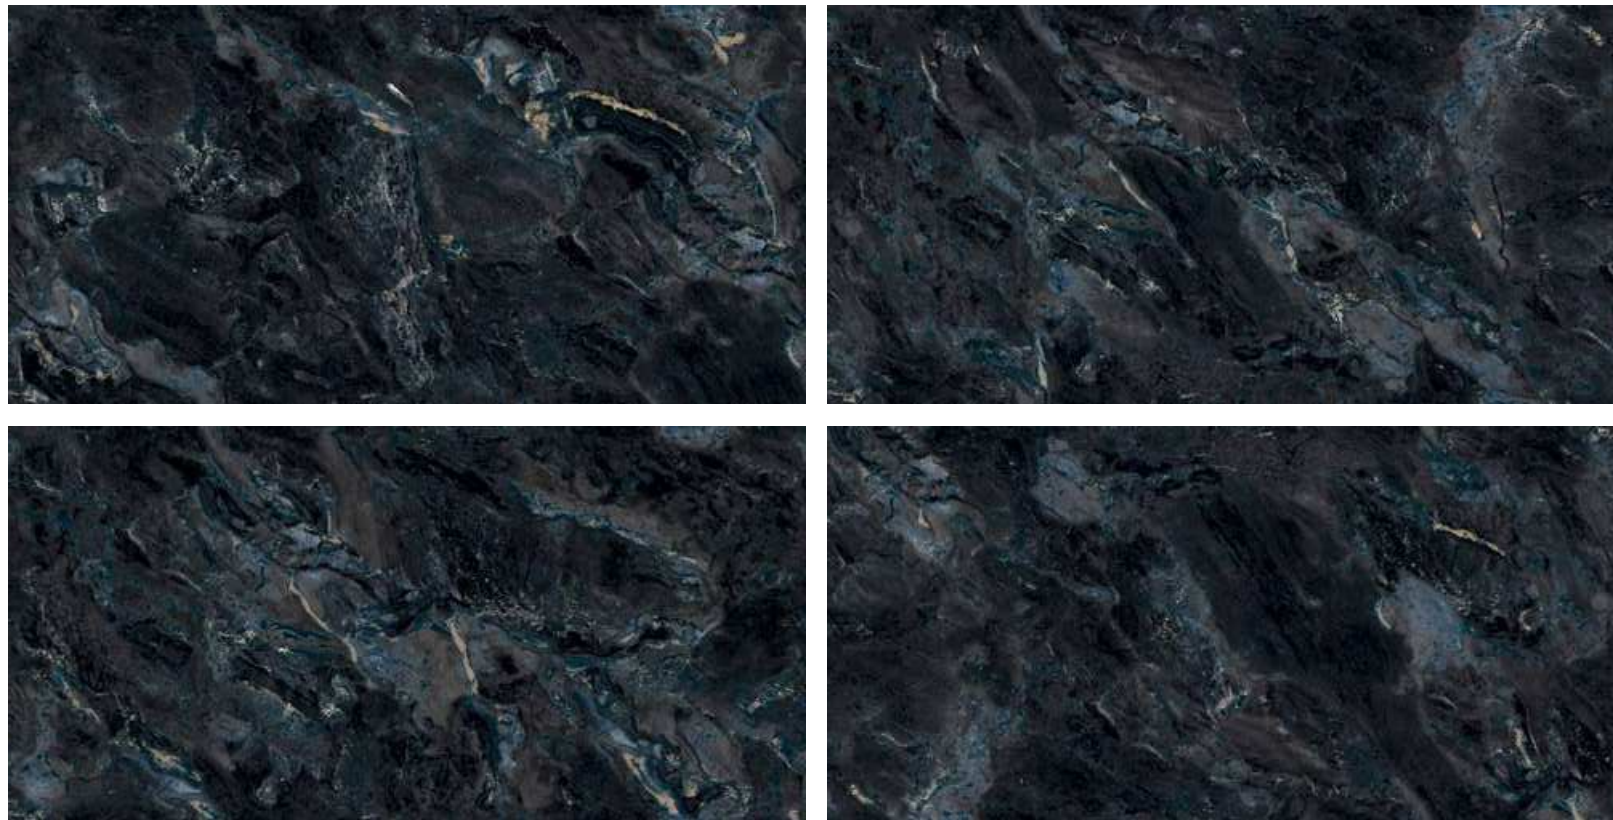

800x1600 mm
High Glossy

Touch for Virtual

04