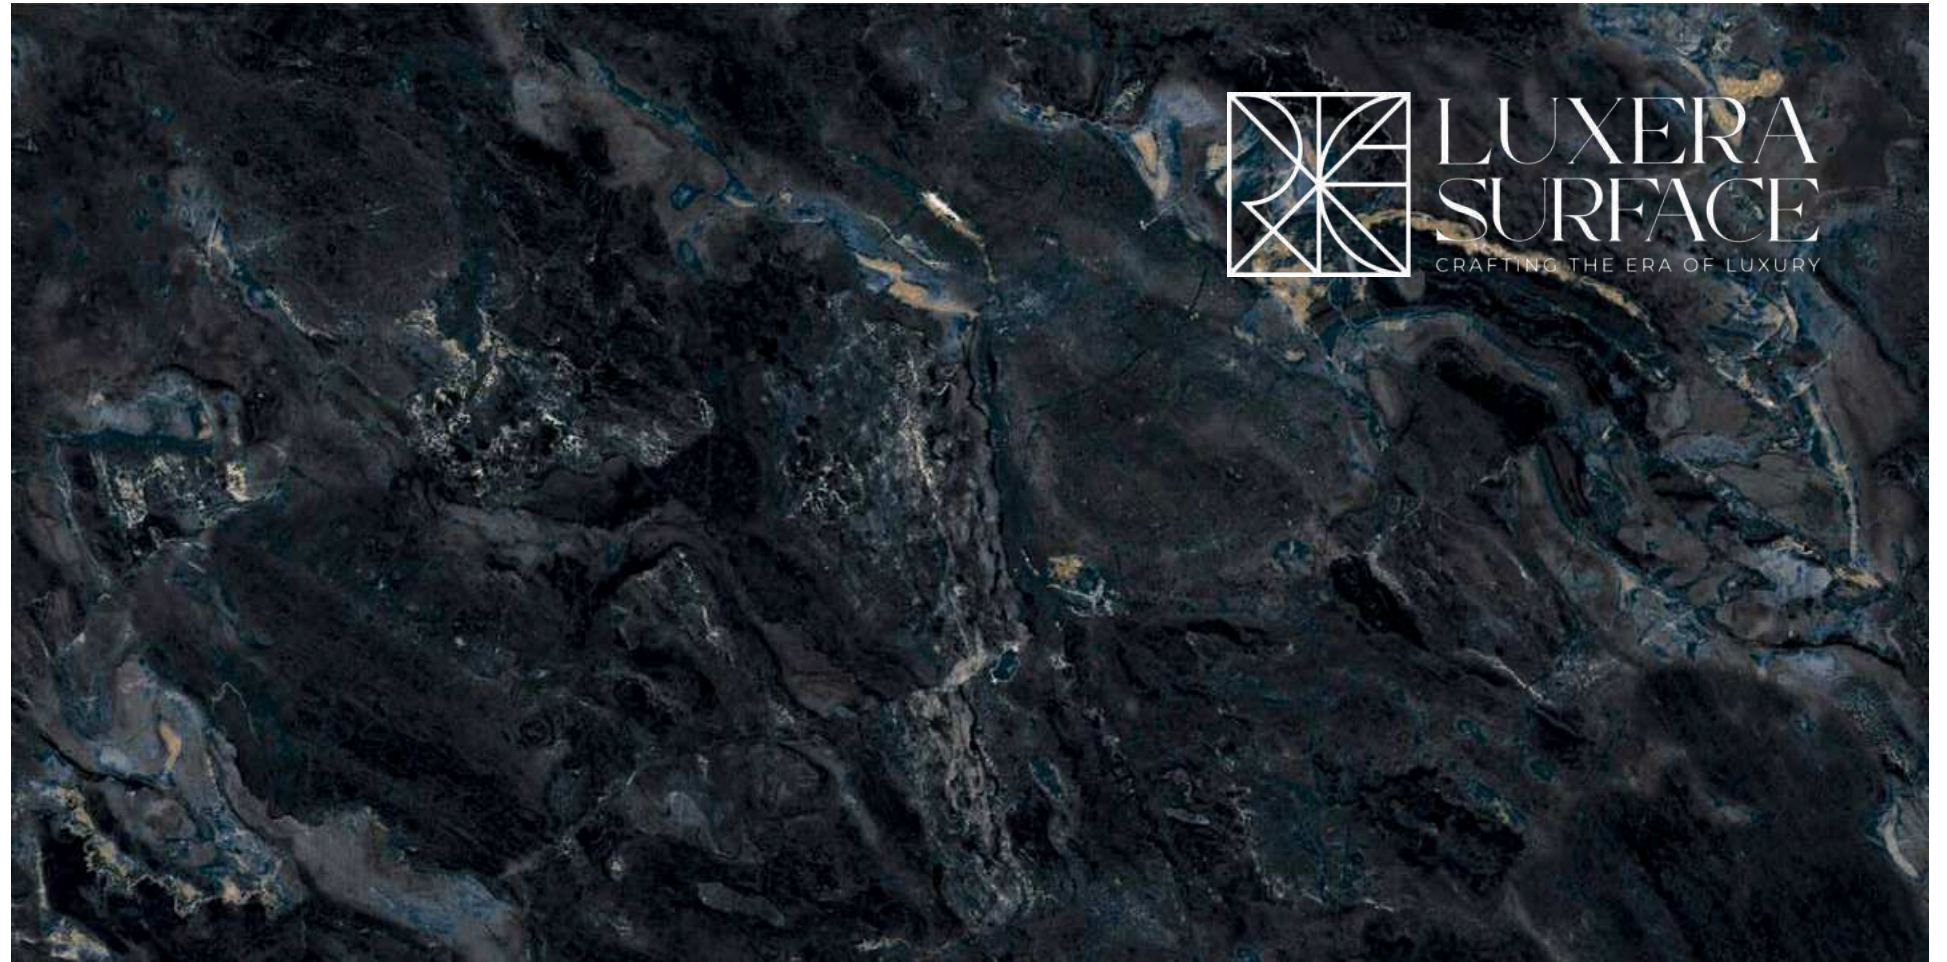

**LUXERA
SURFACE**
CRAFTING THE ERA OF LUXURY

OBICO BLUE

800x1600 mm
High Glossy

Touch for Virtual

04

A reflection of
YOUR
Pride

MIRROR
COLLECTION

OBICO
BROWN