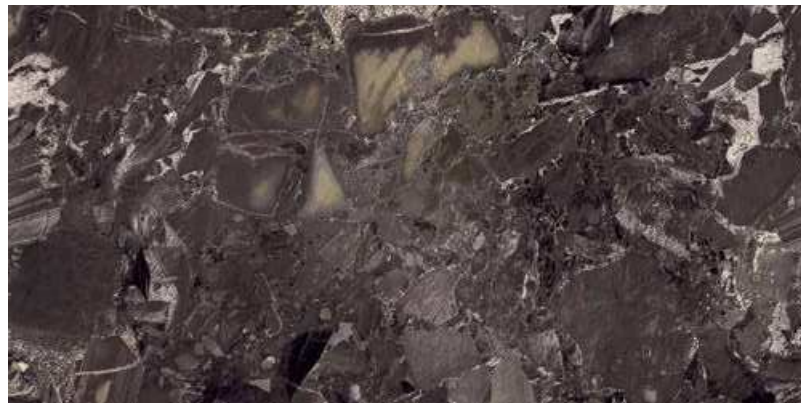

BRAZIL BLACK

800x1600 mm
High Glossy

Touch for Virtual

04