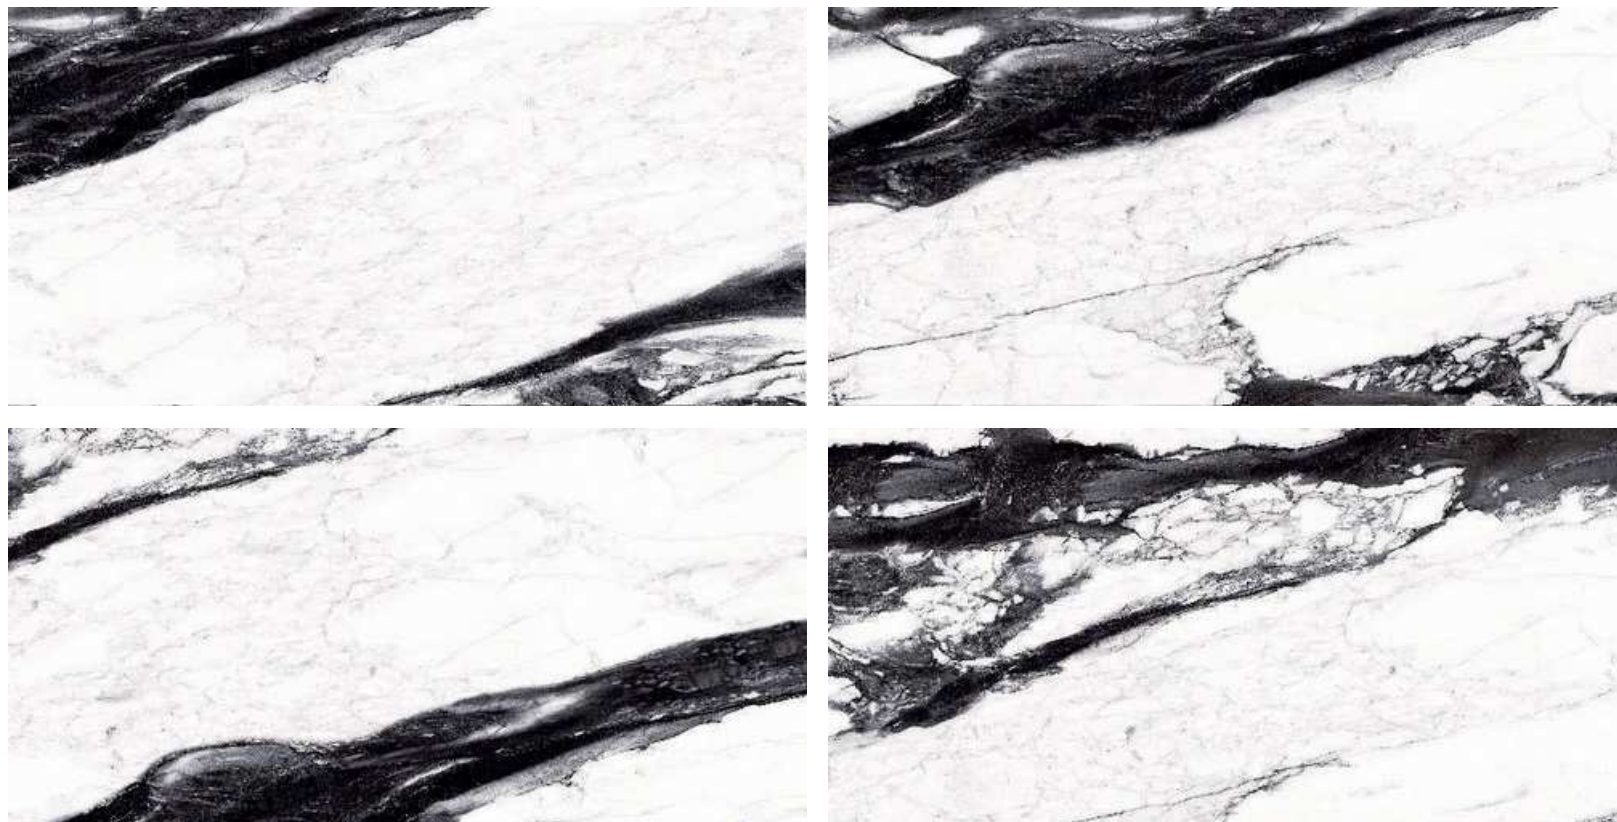

800x1600 mm

HIGH GLOSSY COLLECTION

elements of the nature

GruppoNueva™

CALACATTA RENOIR

800x1600 mm
High Glossy

Touch for Virtual
360°

06