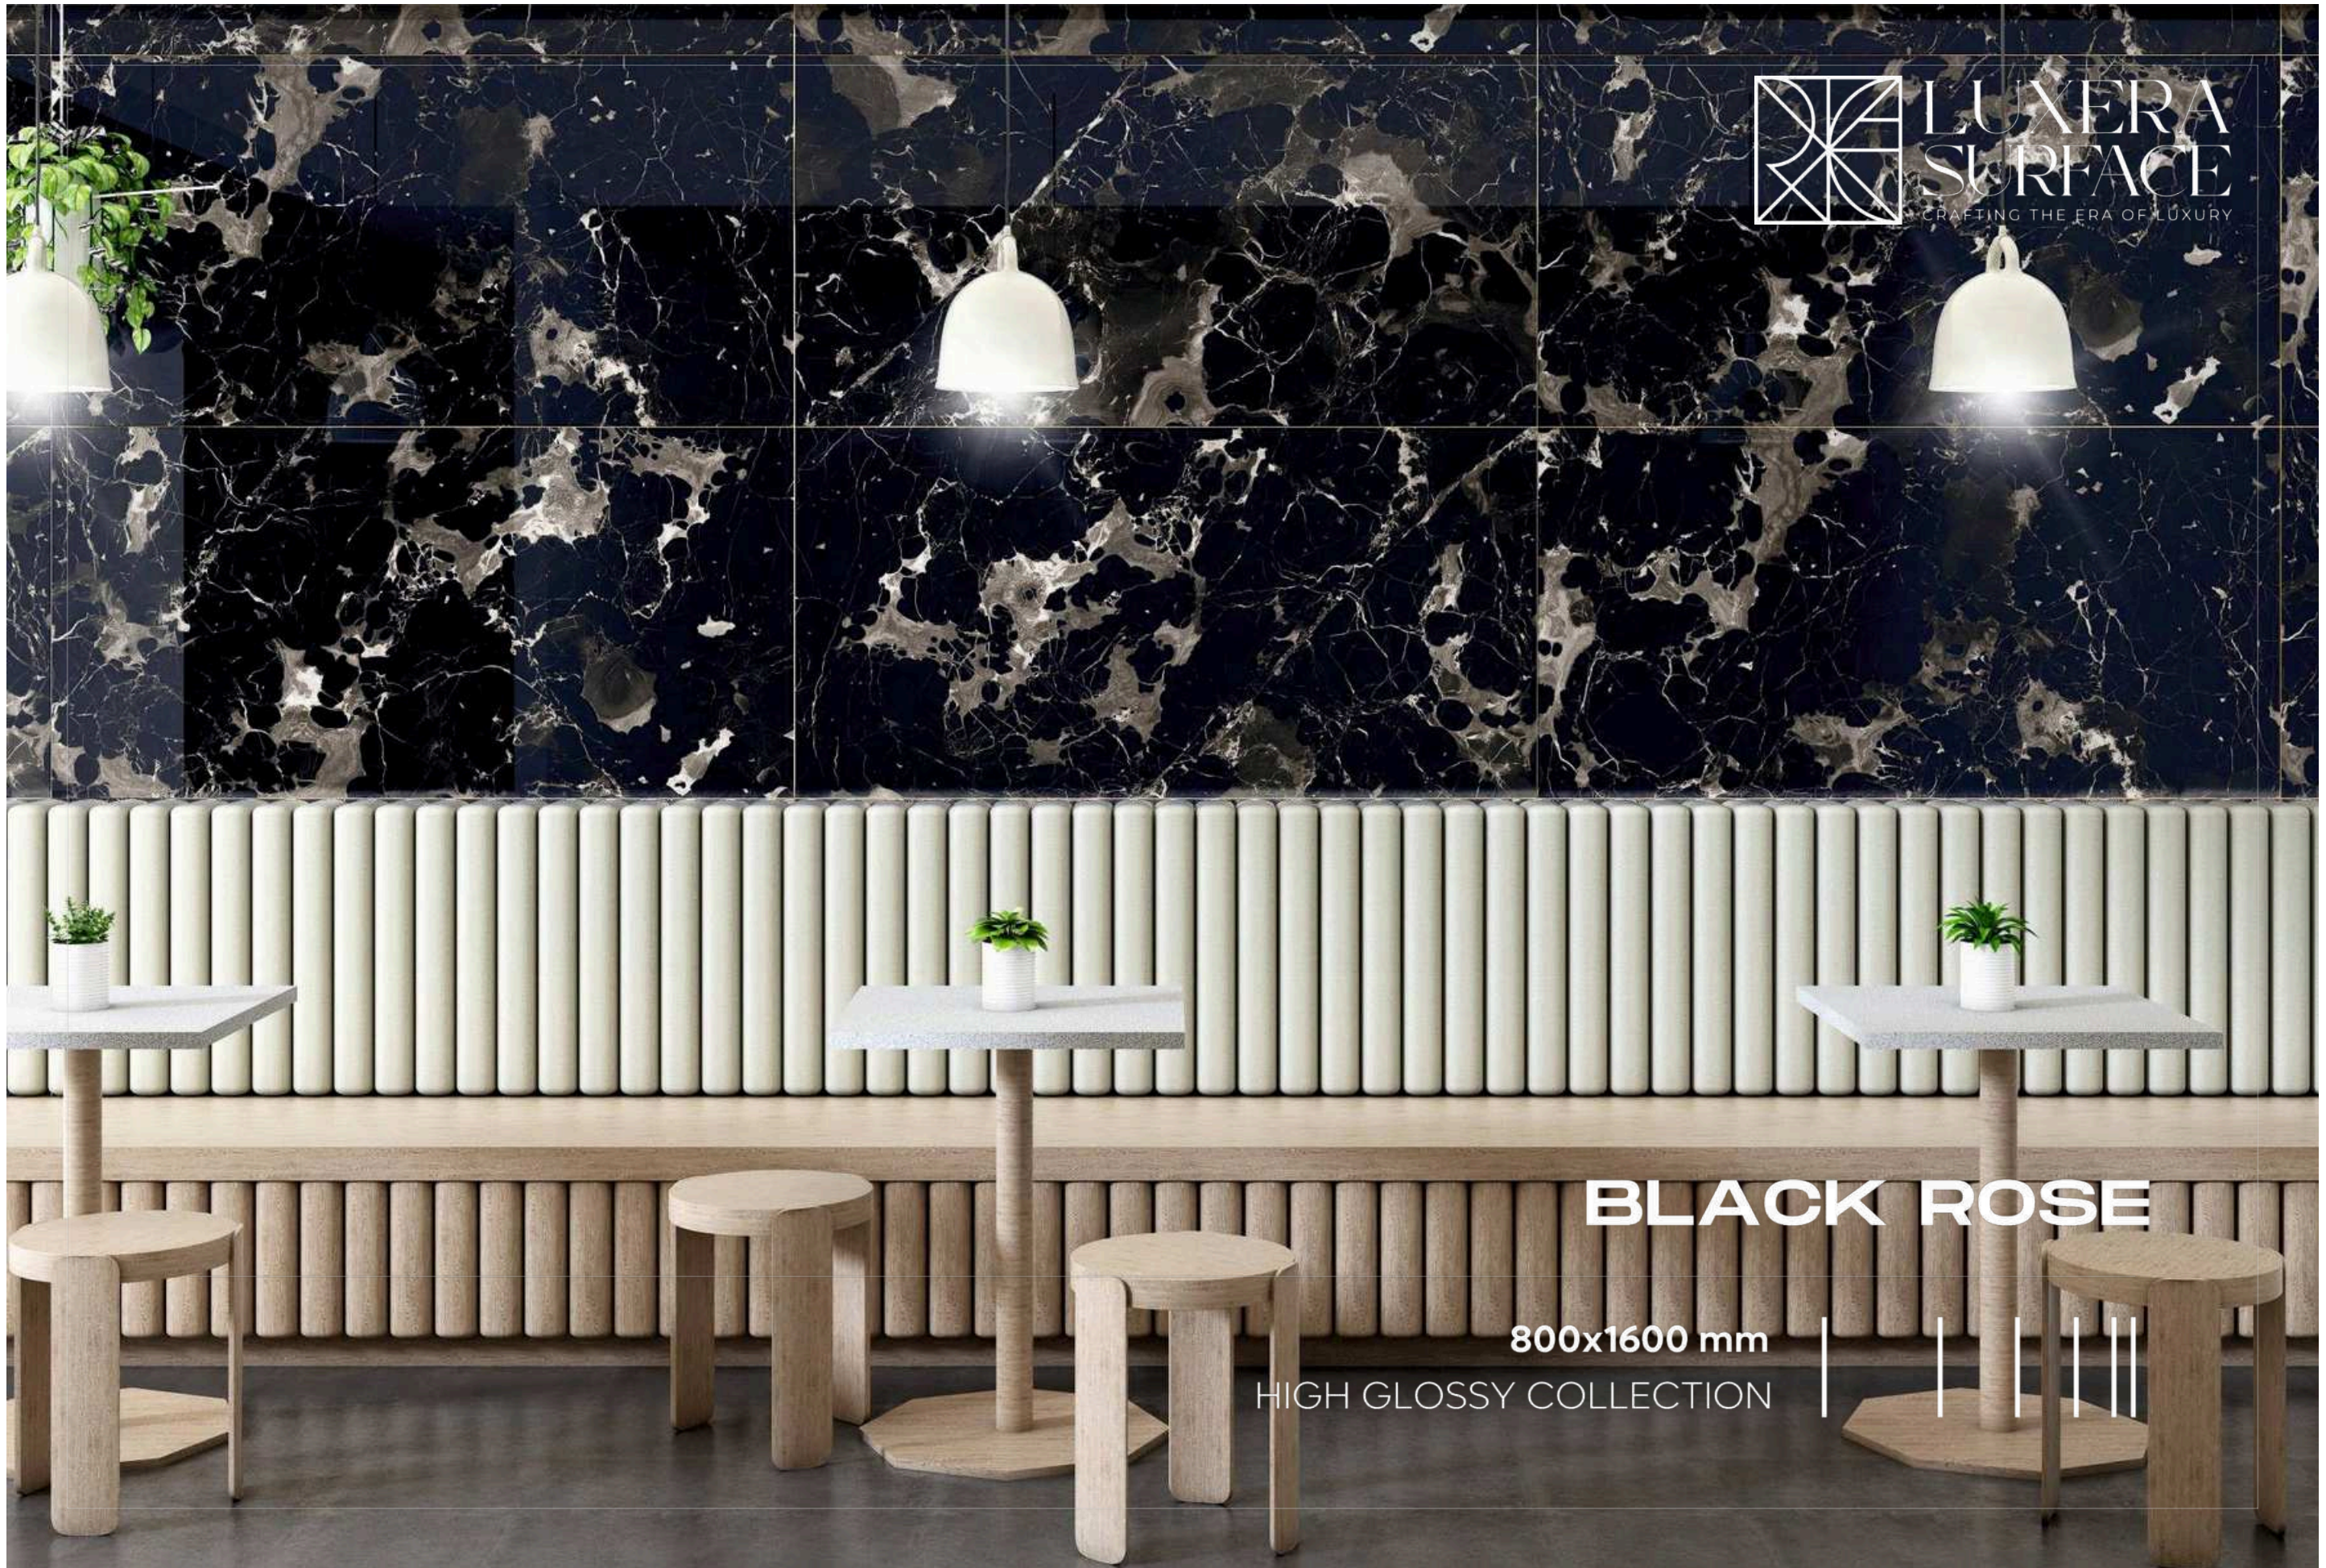

BLACK
ROSE

LUXERA
SURFACE
CRAFTING THE ERA OF LUXURY

BLACK ROSE

800x1600 mm

HIGH GLOSSY COLLECTION

elements of the
nature

BLACK ROSE

800x1600 mm
High Glossy