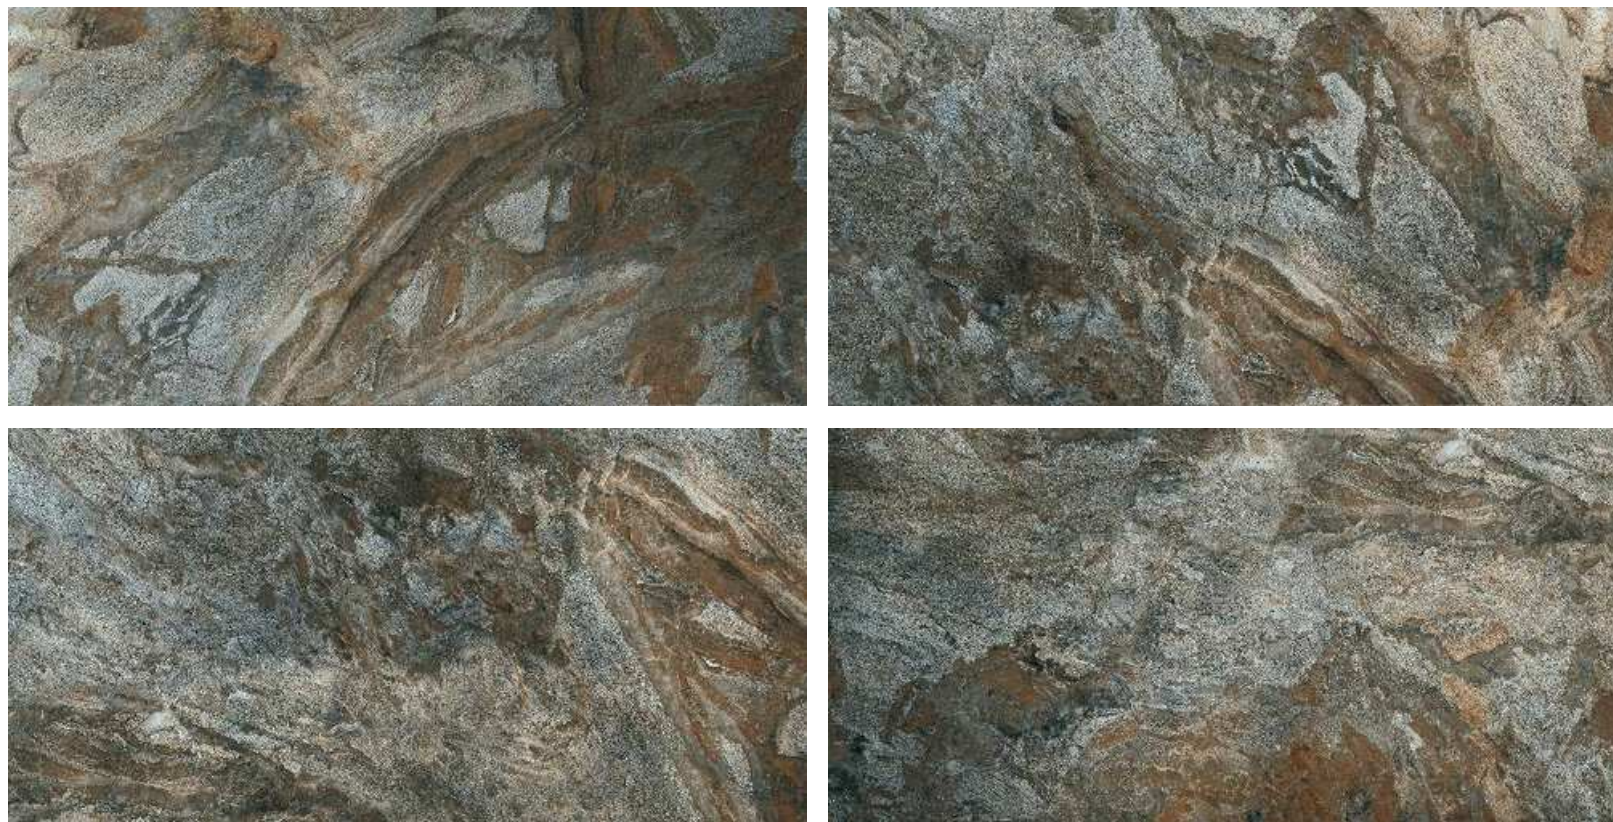

HAPPINESS
IS A CUP OF
COFFEE
& A GOOD BOOK

LUXERA
SURFACE
CRAFTING THE ERA OF LUXURY

PARADISE MINT

800x1600 mm
HIGH GLOSSY COLLECTION

**elements of the
nature**

PARADISE MINT

800x1600 mm
High Glossy

Touch for Virtual