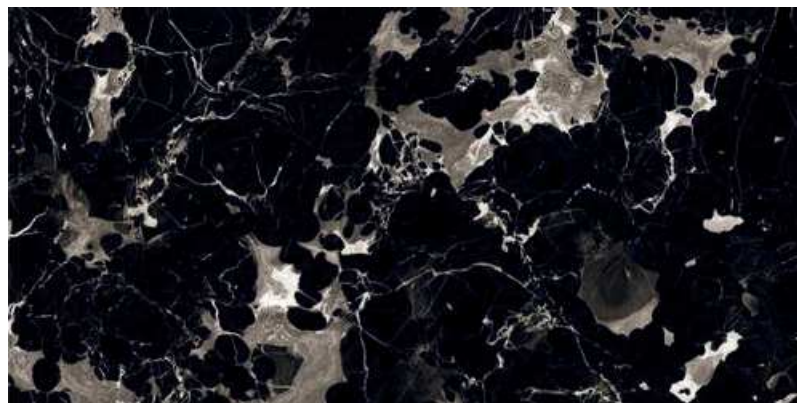

BLACK
ROSE

LUXERA
SURFACE
CRAFTING THE ERA OF LUXURY

BLACK ROSE

800x1600 mm

HIGH GLOSSY COLLECTION

elements of the
nature

BLACK ROSE

800x1600 mm
High Glossy