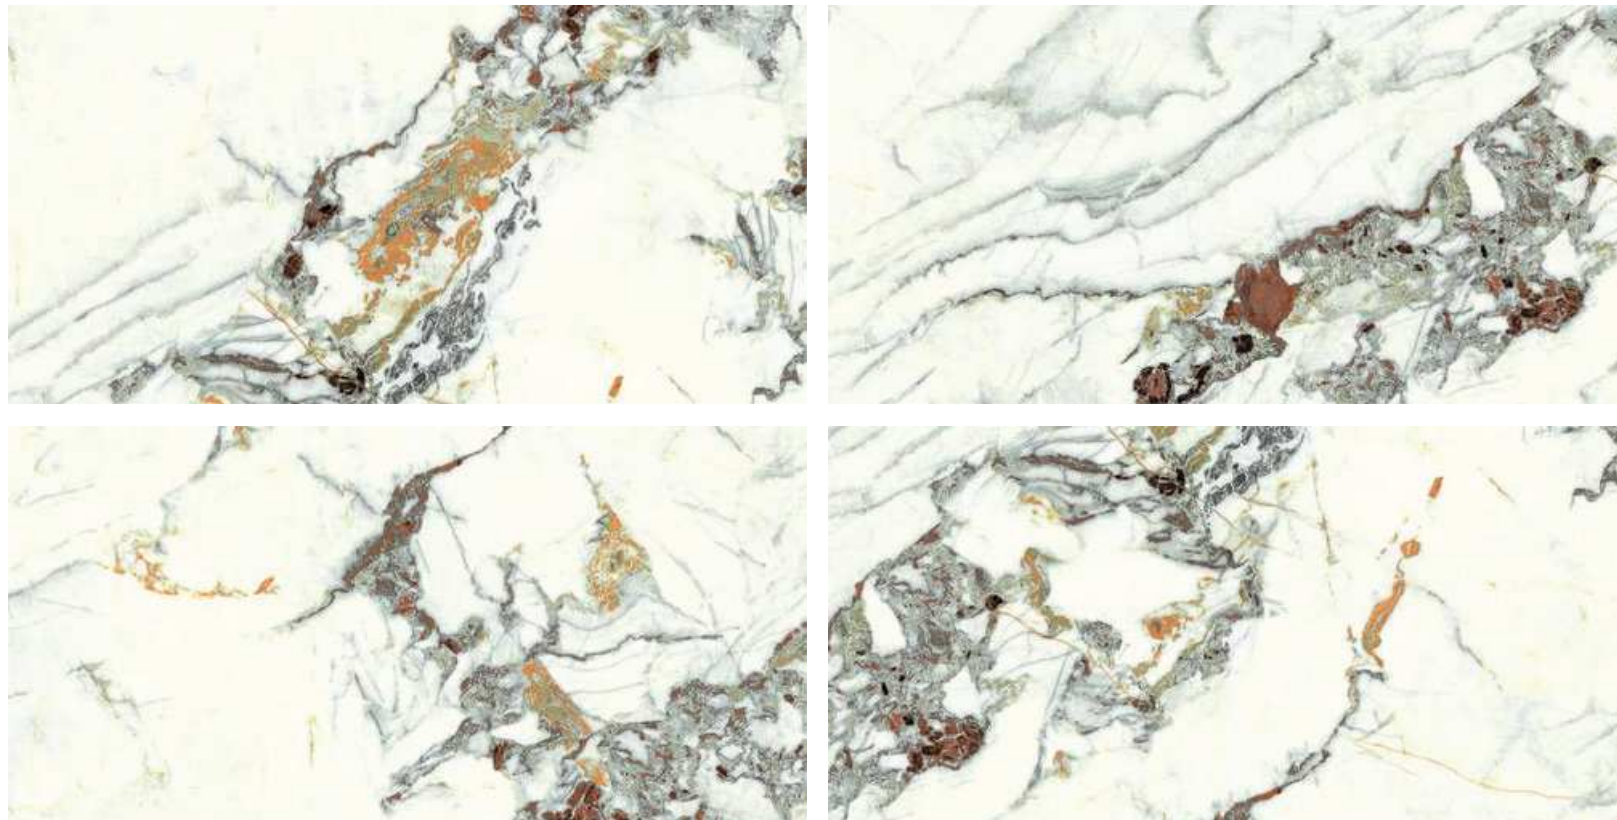

800x1600 mm
High Glossy

Touch for Virtual
360°

04