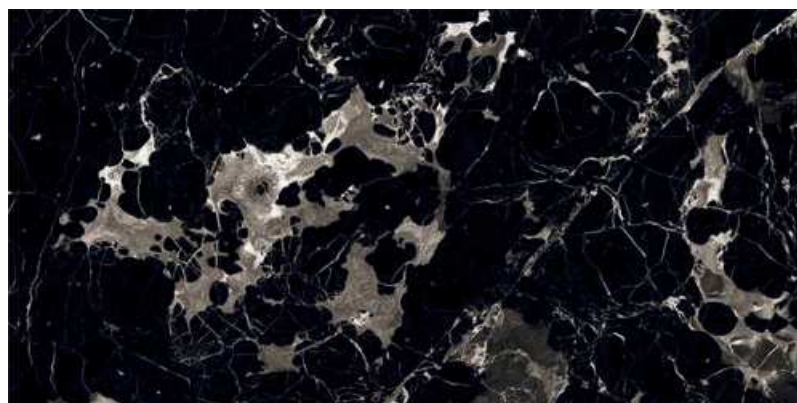

BLACK
ROSE

LUXERA
SURFACE
CRAFTING THE ERA OF LUXURY

BLACK ROSE

800x1600 mm

HIGH GLOSSY COLLECTION

elements of the
nature

BLACK ROSE

800x1600 mm
High Glossy