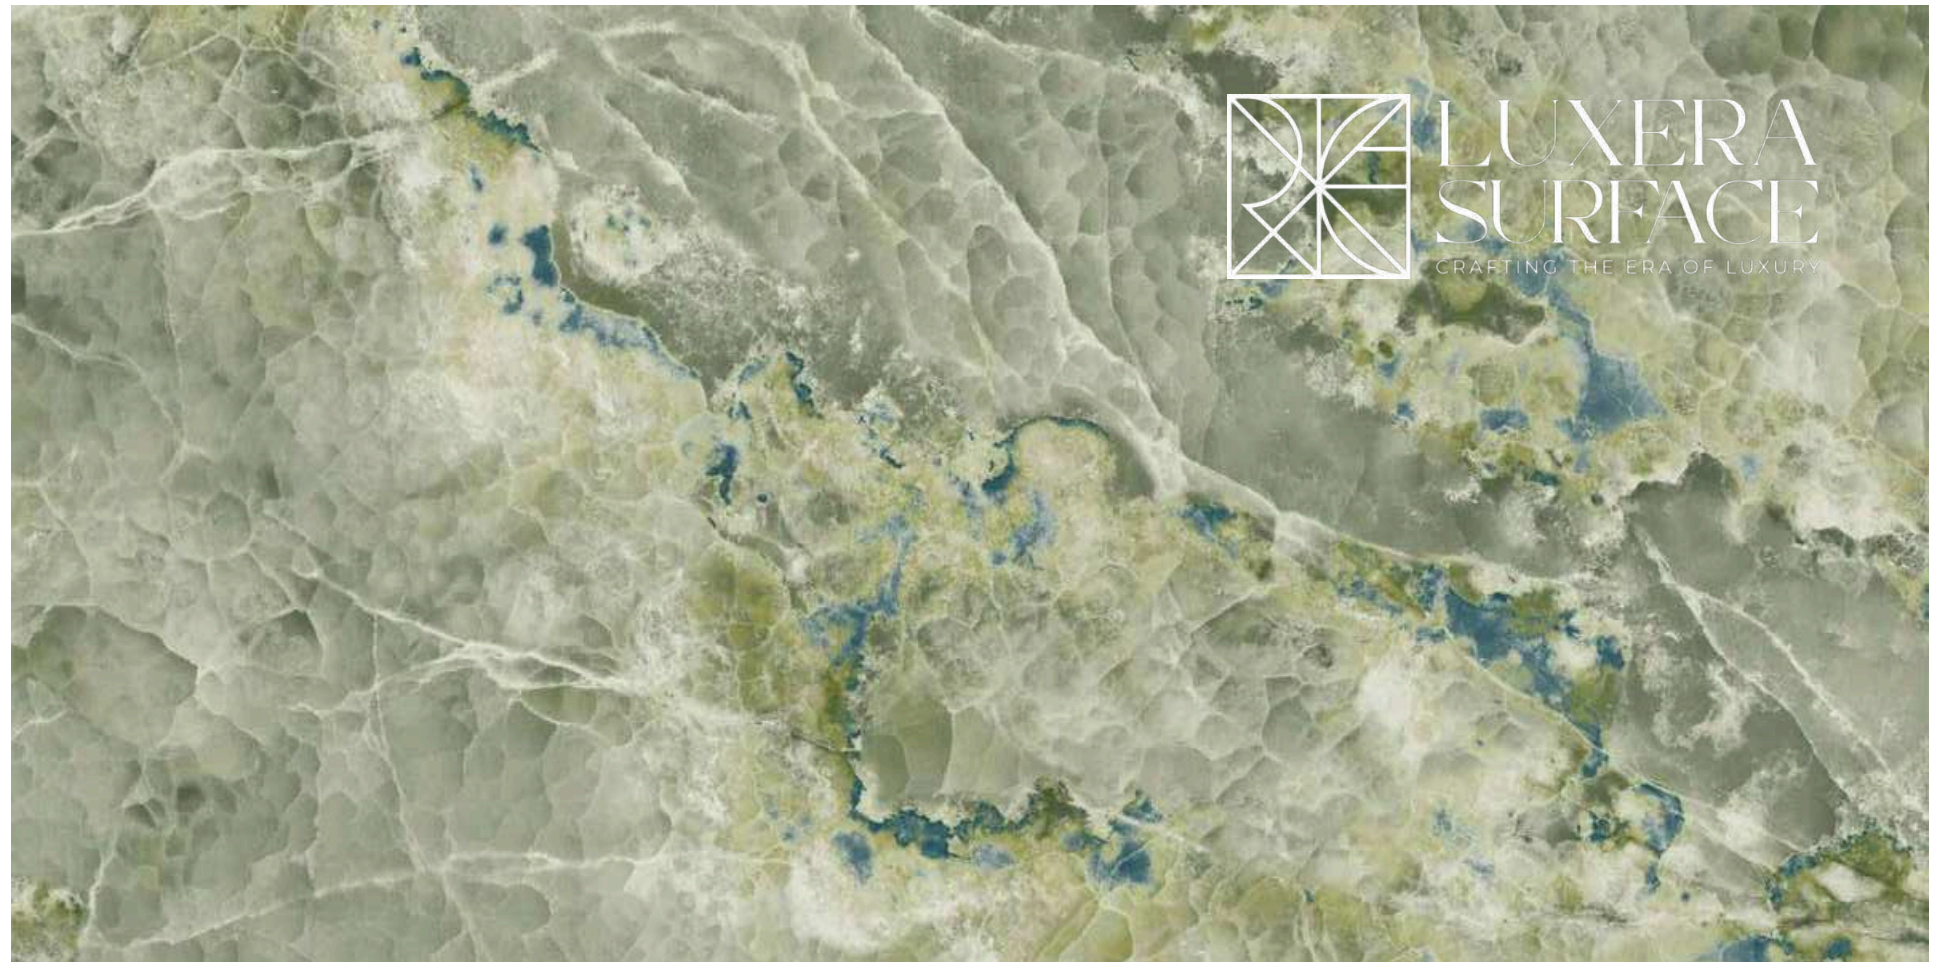

METEOR
ONYX

METEOR ONYX

800x1600 mm

HIGH GLOSSY COLLECTION

elements of the nature

METEOR ONYX

800x1600 mm
High Glossy

Touch for Virtual