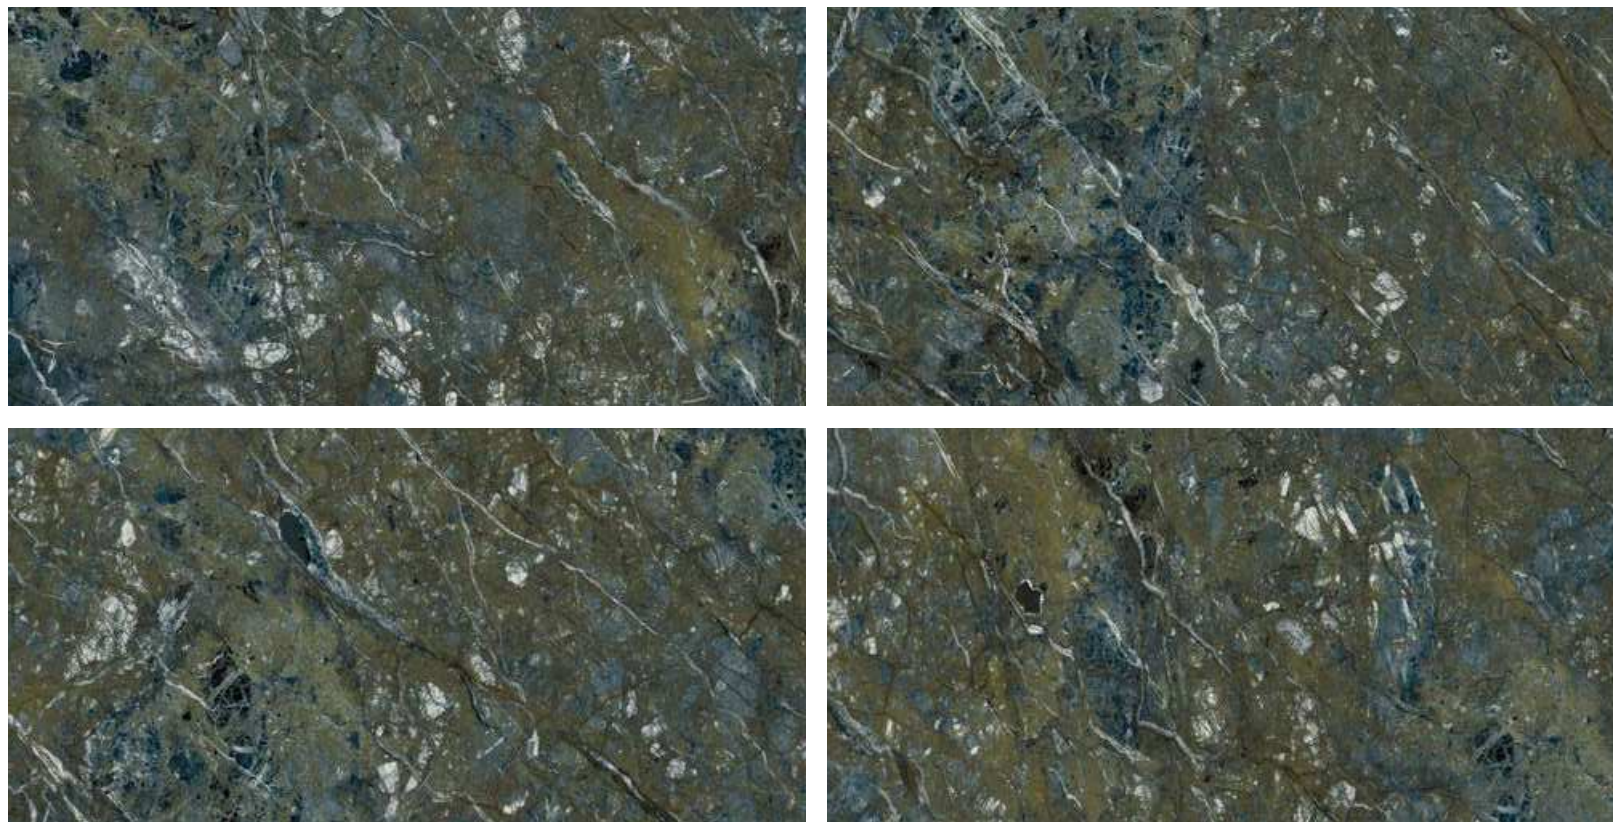

A reflection of
YOUR
Surprise

MIRROR
COLLECTION

DOMOKOS
VERDE

LUXURIA
SURFACE
CRAFTING THE ERA OF LUXURY

DOMOKOS VERDE

800x1600 mm
HIGH GLOSSY COLLECTION

**elements of the
nature**

DOMOKOS VERDE