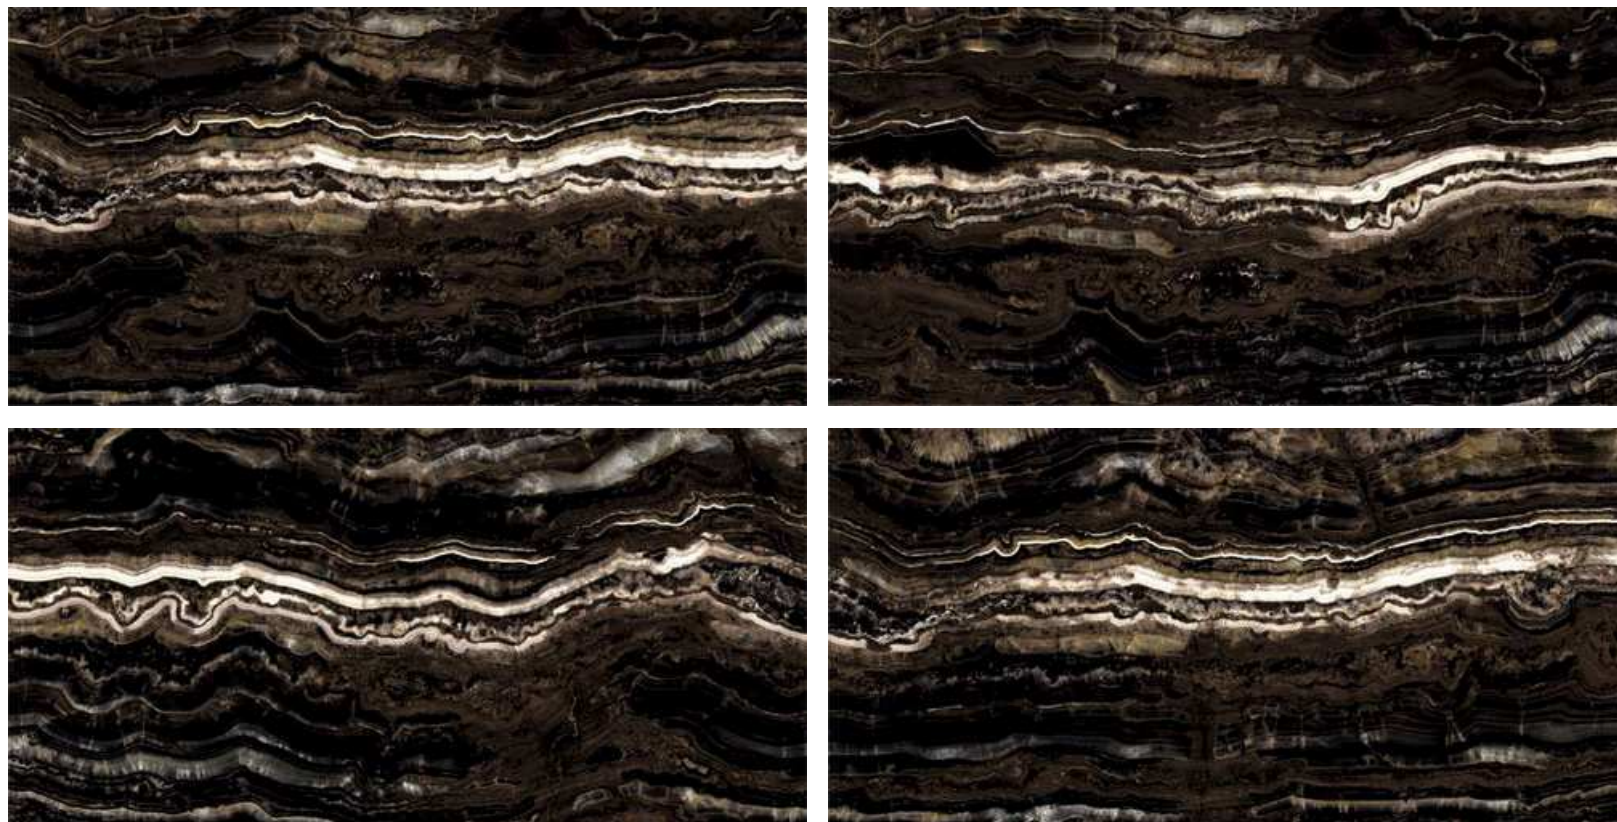

block A

MERIDIAN

GALACTICO BLACK

800x1600 mm

HIGH GLOSSY COLLECTION

elements of the
nature

GALACTICO BLACK

800x1600 mm
High Glossy