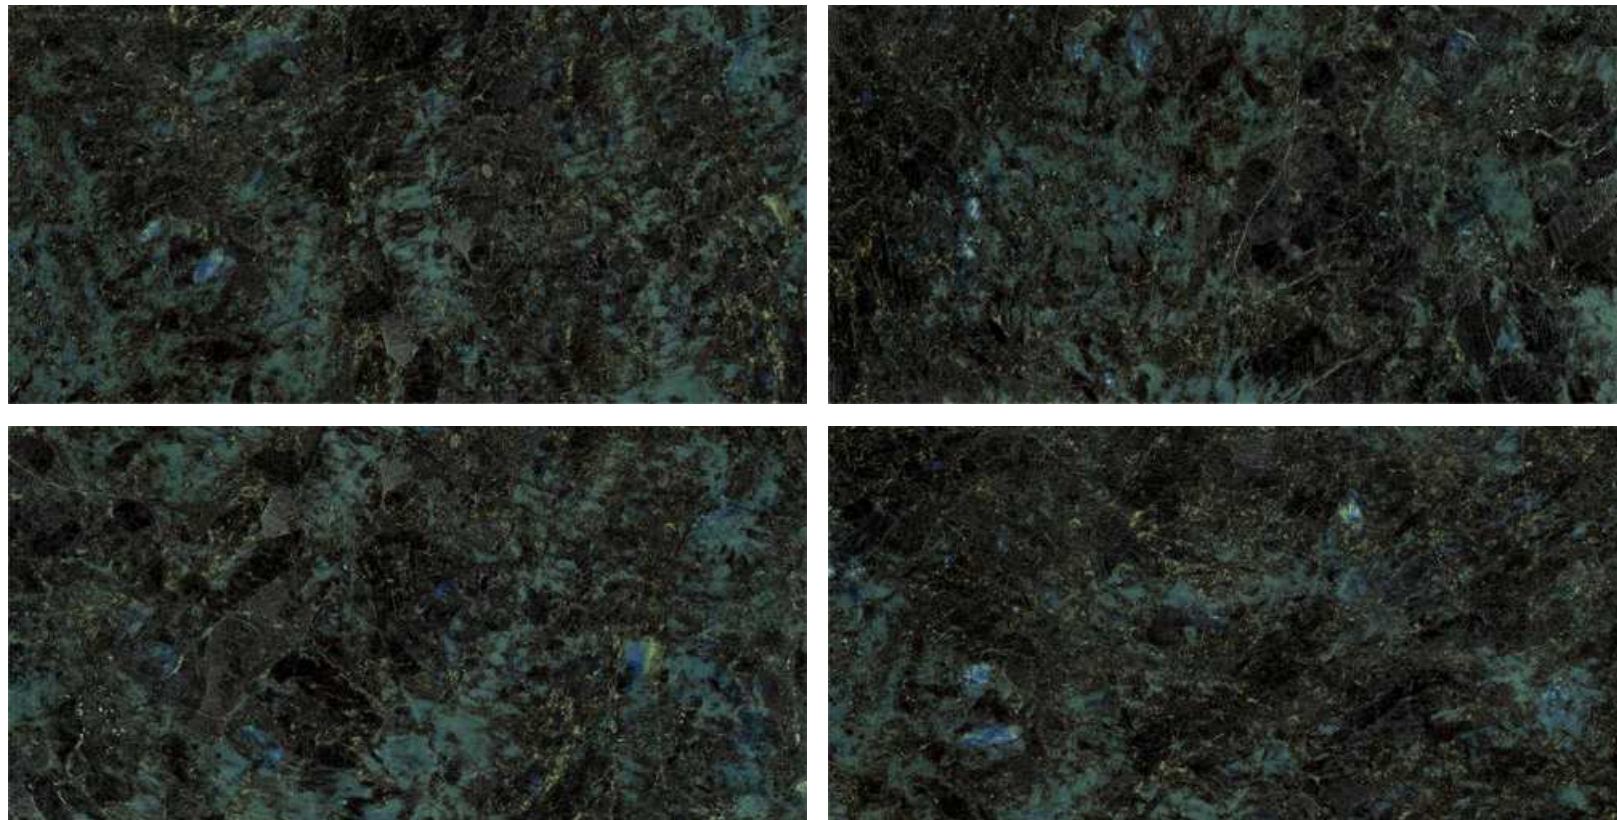

MIRROR
COLLECTION

**RAIN
FOREST**

RAIN FOREST

800x1600 mm

HIGH GLOSSY COLLECTION

elements of the nature

RAIN FOREST

800x1600 mm
High Glossy